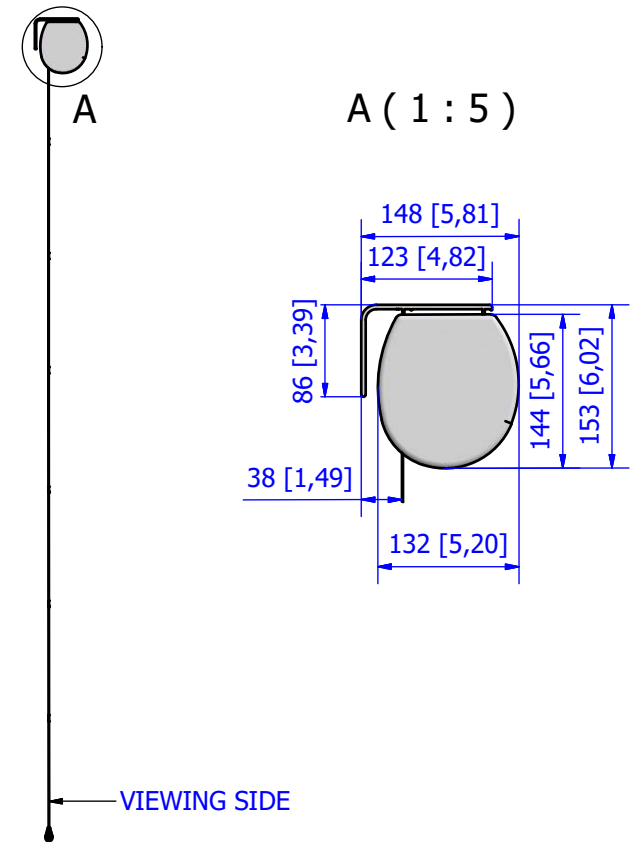

A (1 : 5)

VIEWING SIDE

Please notice that all dimensions are subject to conventional industry tollerances.

Dimensions are in mm [inches]		PRODUCT CODE:	CUSTOM
MODEL:	EDGE FREE TENS VIEWING AREA 223x200 [88x7] NO HEADER NO BORDERS	Shipping dimensions: weight 25 kg weight 55 lbs dimension 260x16x16 cm dimension 102x6x6 inch	Net weight: 21 kg 46 lbs
SIZE:	Rev.00	SCALE:	1:15
		SHEET:	1 / 1

Please notice that all dimensions are subject to conventional industry tolerances.

Dimensions are in mm [inches]		PRODUCT CODE:	CUSTOM
MODEL:	EDGE FREE TENS VIEWING AREA 244x212 [96x8] NO HEADER NO BORDERS	Shipping dimensions: weight 27 kg weight 60 lbs dimension 280x16x16 cm dimension 102x6x6 inch	Net weight: 23 kg 51 lbs
SIZE:	Rev.00	SCALE:	1:15
		SHEET:	1 / 1

Please notice that all dimensions are subject to conventional industry tollerances.

Dimensions are in mm [inches]		PRODUCT CODE:	CUSTOM
MODEL:	EDGE FREE TENS VIEWING AREA 266x220 [105x87] NO HEADER NO BORDERS	Shipping dimensions: weight 28 kg weight 62 lbs dimension 305x16x16 cm dimension 120x6x6 inch	Net weight: 24 kg 53 lbs
SIZE:	Rev.00	SCALE:	1:15
		SHEET:	1 / 1

Please notice that all dimensions are subject to conventional industry tolerances.

Dimensions are in mm [inches]		PRODUCT CODE:	CUSTOM
MODEL:	EDGE FREE TENS VIEWING AREA 280x208 [110x82] NO HEADER NO BORDERS	Shipping dimensions: weight 30 kg weight 66 lbs dimension 320x16x16 cm dimension 126x6x6 inch	Net weight: 26 kg 57 lbs
SIZE:	Rev.00	SCALE:	1:15
		SHEET:	1 / 1