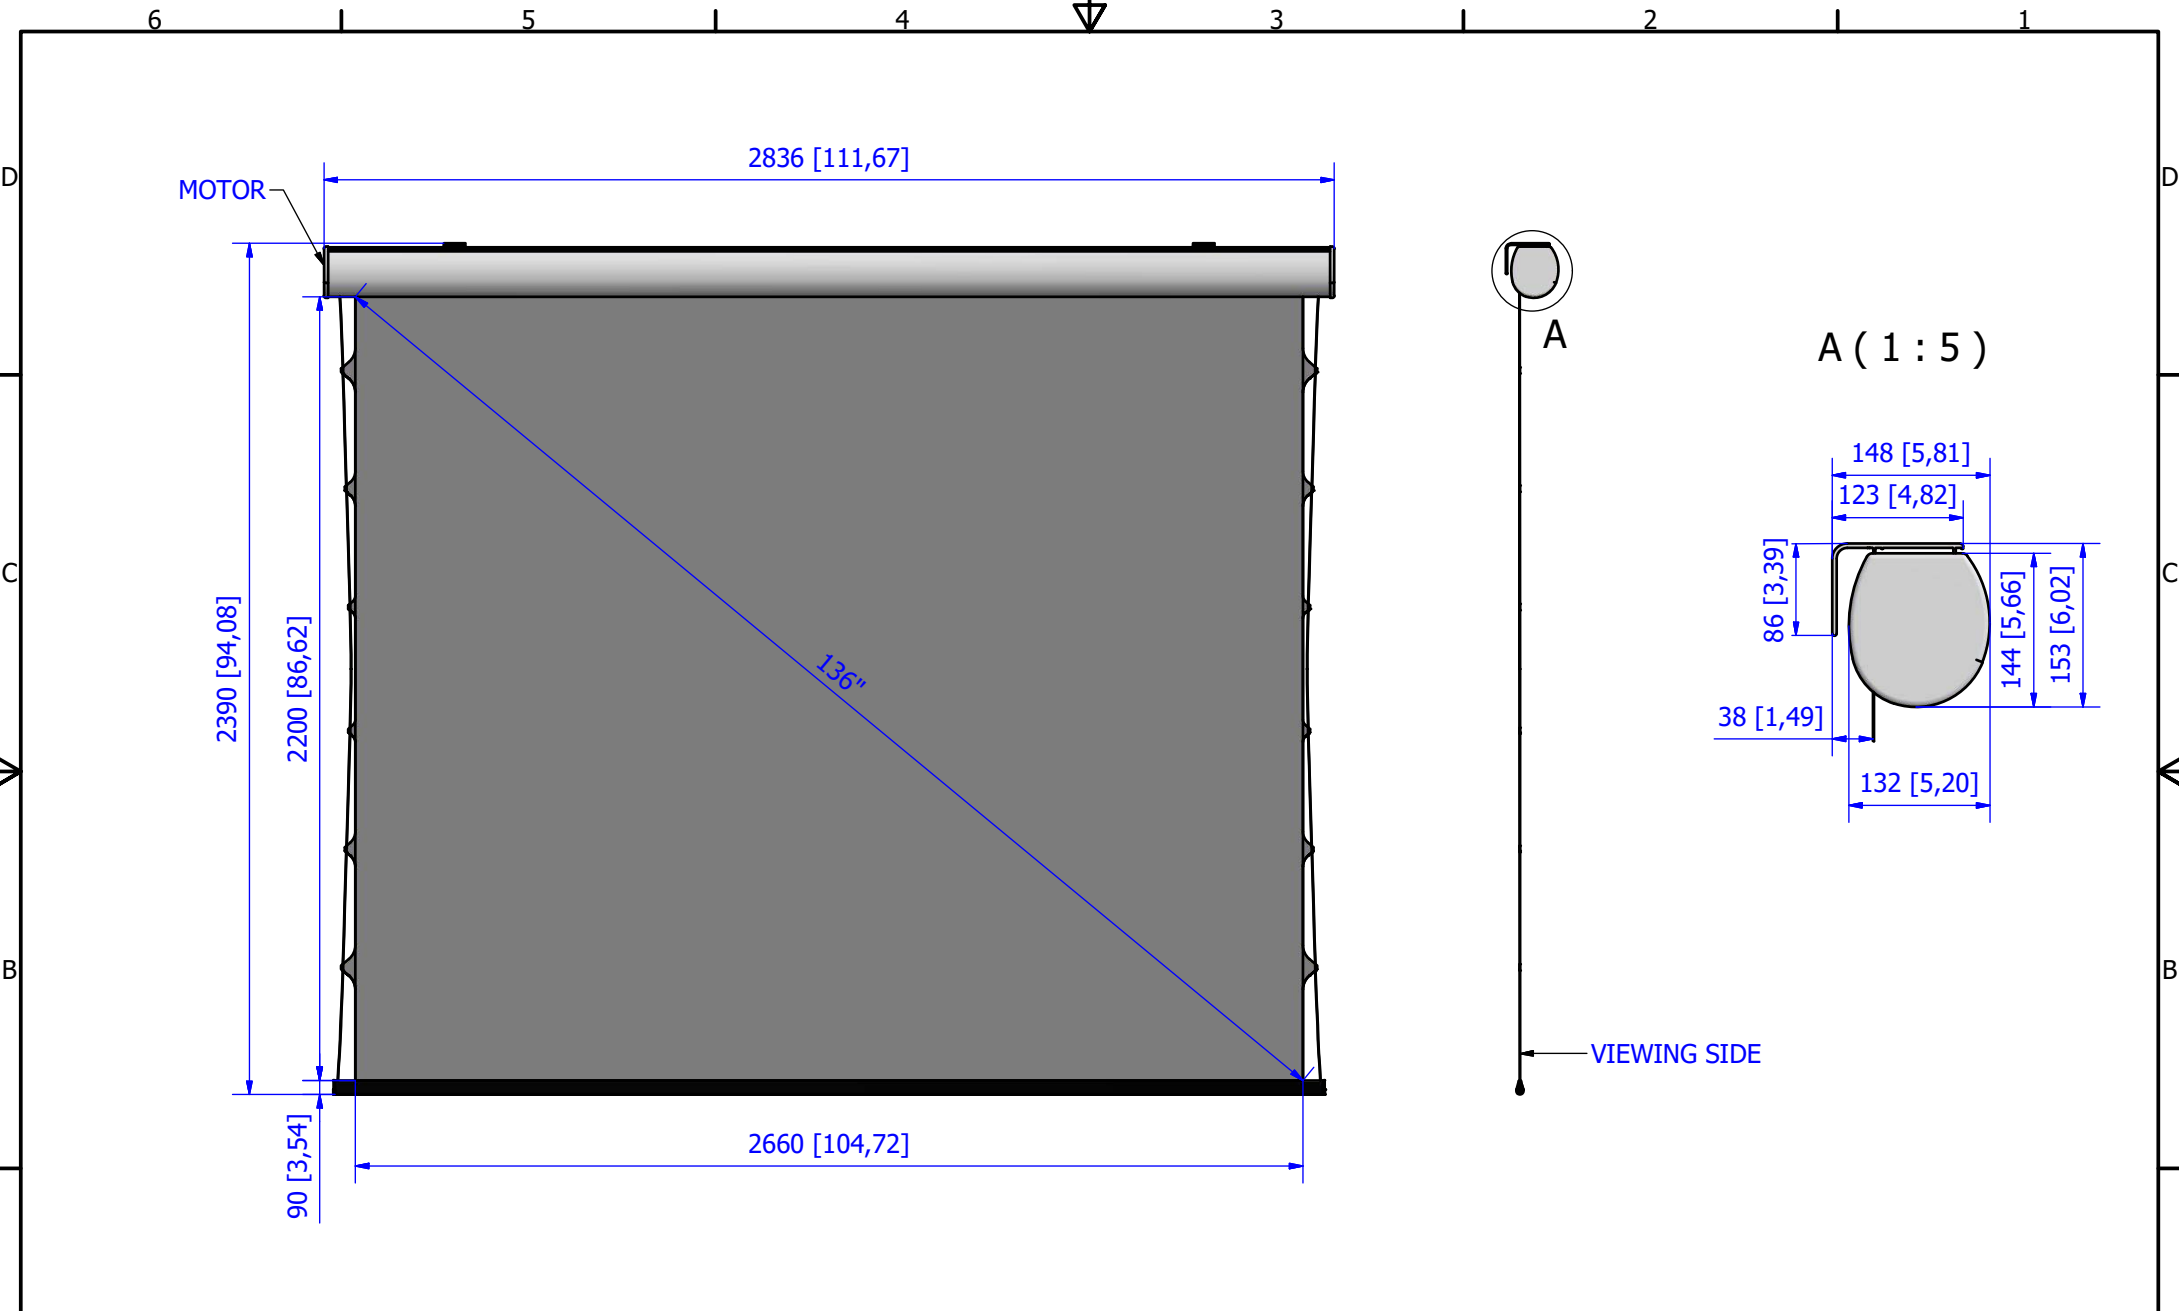

A (1 : 5)

VIEWING SIDE

Please notice that all dimensions are subject to conventional industry tollerances.

Dimensions are in mm [inches]		PRODUCT CODE:	CUSTOM
MODEL:	EDGE FREE TENS VIEWING AREA 223x200 [88x7] NO HEADER NO BORDERS	Shipping dimensions: weight 25 kg weight 55 lbs dimension 260x16x16 cm dimension 102x6x6 inch	Net weight: 21 kg 46 lbs
SIZE:	Rev.00	SCALE:	1:15
		SHEET:	1 / 1

Please notice that all dimensions are subject to conventional industry tolerances.

Dimensions are in mm [inches]		PRODUCT CODE:	CUSTOM
MODEL:	EDGE FREE TENS VIEWING AREA 244x212 [96x8] NO HEADER NO BORDERS	Shipping dimensions: weight 27 kg weight 60 lbs dimension 280x16x16 cm dimension 102x6x6 inch	Net weight: 23 kg 51 lbs
SIZE:	Rev.00	SCALE:	1:15
		SHEET:	1 / 1

Please notice that all dimensions are subject to conventional industry tollerances.

Dimensions are in mm [inches]		PRODUCT CODE:	CUSTOM
MODEL:	EDGE FREE TENS VIEWING AREA 266x220 [105x87] NO HEADER NO BORDERS	Shipping dimensions: weight 28 kg weight 62 lbs dimension 305x16x16 cm dimension 120x6x6 inch	Net weight: 24 kg 53 lbs
SIZE:	Rev.00	SCALE:	1:15
		SHEET:	1 / 1

Please notice that all dimensions are subject to conventional industry tolerances.

Dimensions are in mm [inches]		PRODUCT CODE:	CUSTOM
MODEL:	EDGE FREE TENS VIEWING AREA 280x208 [110x82] NO HEADER NO BORDERS	Shipping dimensions: weight 30 kg weight 66 lbs dimension 320x16x16 cm dimension 126x6x6 inch	Net weight: 26 kg 57 lbs
SIZE:	Rev.00	SCALE:	1:15
		SHEET:	1 / 1