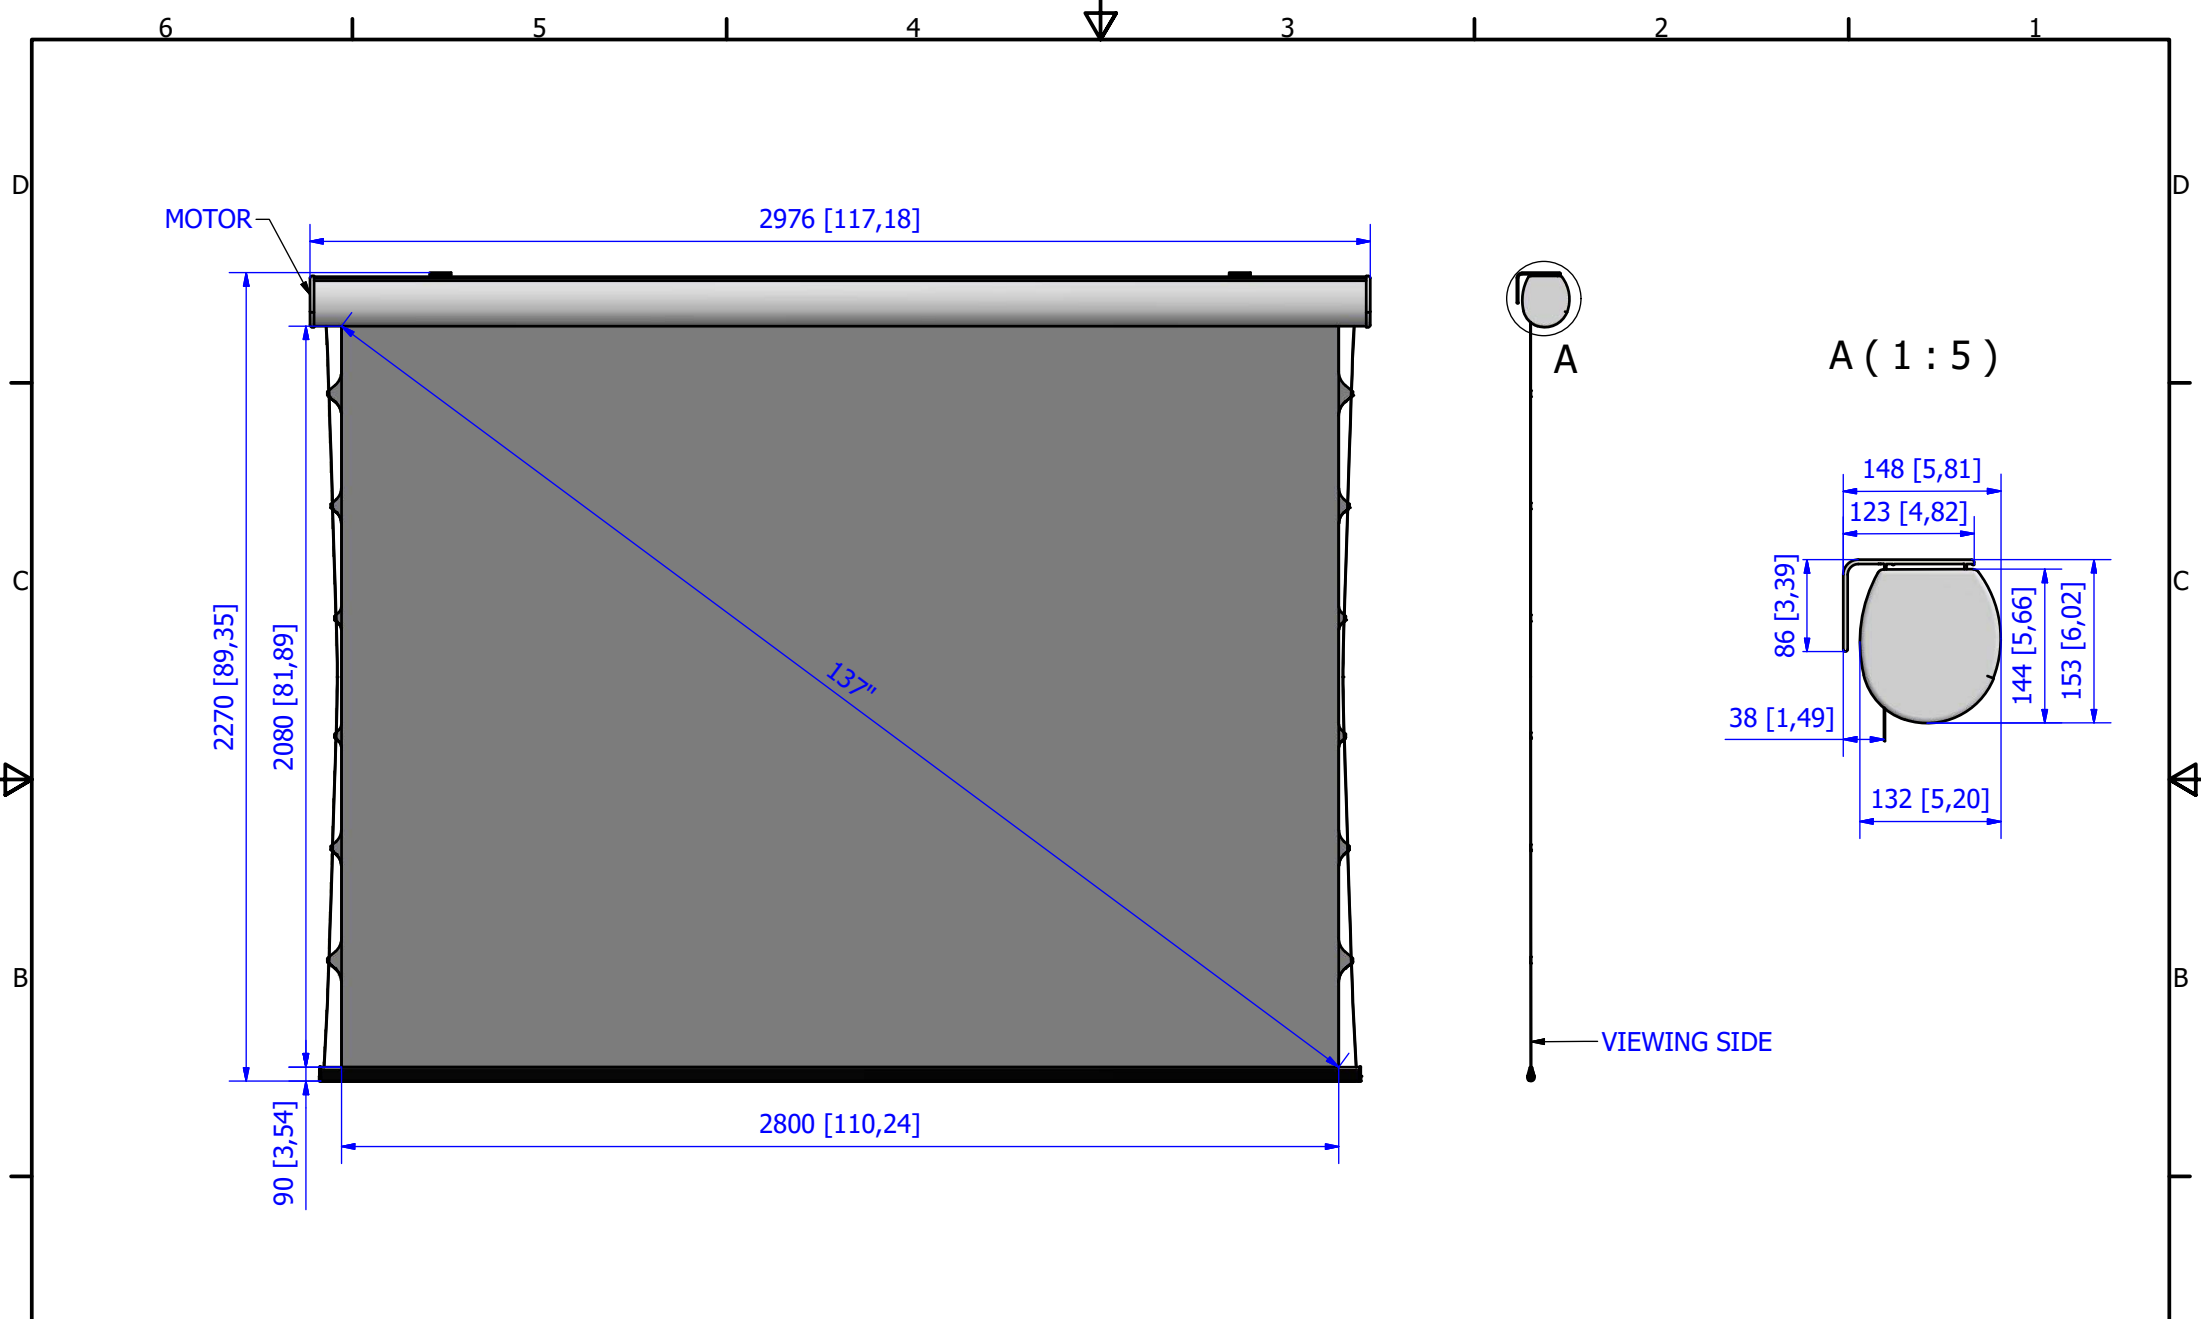

Please notice that all dimensions are subject to conventional industry tolerances.

Dimensions are in mm [inches]		PRODUCT CODE:	CUSTOM
MODEL:	EDGE FREE TENS VIEWING AREA 244x212 [96x8] NO HEADER NO BORDERS	Shipping dimensions: weight 27 kg weight 60 lbs dimension 280x16x16 cm dimension 102x6x6 inch	Net weight: 23 kg 51 lbs
SIZE:	Rev.00	SCALE:	1:15
		SHEET:	1 / 1

Please notice that all dimensions are subject to conventional industry tollerances.

Dimensions are in mm [inches]		PRODUCT CODE:	CUSTOM
MODEL:	EDGE FREE TENS VIEWING AREA 266x220 [105x87] NO HEADER NO BORDERS	Shipping dimensions: weight 28 kg weight 62 lbs dimension 305x16x16 cm dimension 120x6x6 inch	Net weight: 24 kg 53 lbs
SIZE:	Rev.00	SCALE:	1:15
		SHEET:	1 / 1

Please notice that all dimensions are subject to conventional industry tolerances.

Dimensions are in mm [inches]		PRODUCT CODE:	CUSTOM
MODEL:	EDGE FREE TENS VIEWING AREA 280x208 [110x82] NO HEADER NO BORDERS	Shipping dimensions: weight 30 kg weight 66 lbs dimension 320x16x16 cm dimension 126x6x6 inch	Net weight: 26 kg 57 lbs
SIZE:	Rev.00	SCALE:	1:15
		SHEET:	1 / 1

Please notice that all dimensions are subject to conventional industry tolerances.

Dimensions are in mm [inches]		PRODUCT CODE:	CUSTOM
MODEL:	EDGE FREE TENS VIEWING AREA 300x219 [118x86] NO HEADER NO BORDERS	Shipping dimensions:	Net weight:
		weight 32 kg weight 71 lbs dimension 340x16x16 cm dimension 134x6x6 inch	28 kg 62 lbs
		SIZE:	SCALE: SHEET:
		Rev.00	1:15 1 / 1