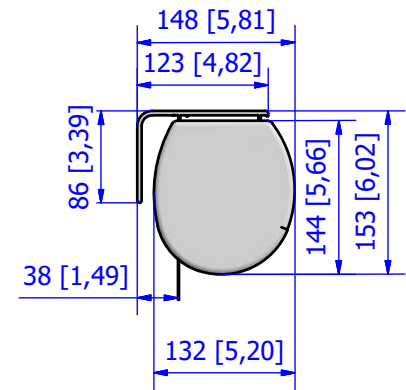

A (1 : 5)

VIEWING SIDE

Please notice that all dimensions are subject to conventional industry tollerances.

Dimensions are in mm [inches]		PRODUCT CODE:	CUSTOM
MODEL:	EDGE FREE TENS VIEWING AREA 223x200 [88x7] NO HEADER NO BORDERS	Shipping dimensions: weight 25 kg weight 55 lbs dimension 260x16x16 cm dimension 102x6x6 inch	Net weight: 21 kg 46 lbs
SIZE:	Rev.00	SCALE:	1:15
		SHEET:	1 / 1

Please notice that all dimensions are subject to conventional industry tolerances.

Dimensions are in mm [inches]		PRODUCT CODE:	CUSTOM
MODEL:	EDGE FREE TENS VIEWING AREA 244x212 [96x8] NO HEADER NO BORDERS	Shipping dimensions: weight 27 kg weight 60 lbs dimension 280x16x16 cm dimension 102x6x6 inch	Net weight: 23 kg 51 lbs
SIZE:	Rev.00	SCALE:	1:15
		SHEET:	1 / 1

Please notice that all dimensions are subject to conventional industry tollerances.

Dimensions are in mm [inches]		PRODUCT CODE:	CUSTOM
MODEL:	EDGE FREE TENS VIEWING AREA 266x220 [105x87] NO HEADER NO BORDERS	Shipping dimensions: weight 28 kg weight 62 lbs dimension 305x16x16 cm dimension 120x6x6 inch	Net weight: 24 kg 53 lbs
SIZE:	Rev.00	SCALE:	1:15
		SHEET:	1 / 1

Please notice that all dimensions are subject to conventional industry tolerances.

Dimensions are in mm [inches]		PRODUCT CODE:	CUSTOM
MODEL:	EDGE FREE TENS VIEWING AREA 280x208 [110x82] NO HEADER NO BORDERS	Shipping dimensions: weight 30 kg weight 66 lbs dimension 320x16x16 cm dimension 126x6x6 inch	Net weight: 26 kg 57 lbs
SIZE:	Rev.00	SCALE:	1:15
		SHEET:	1 / 1