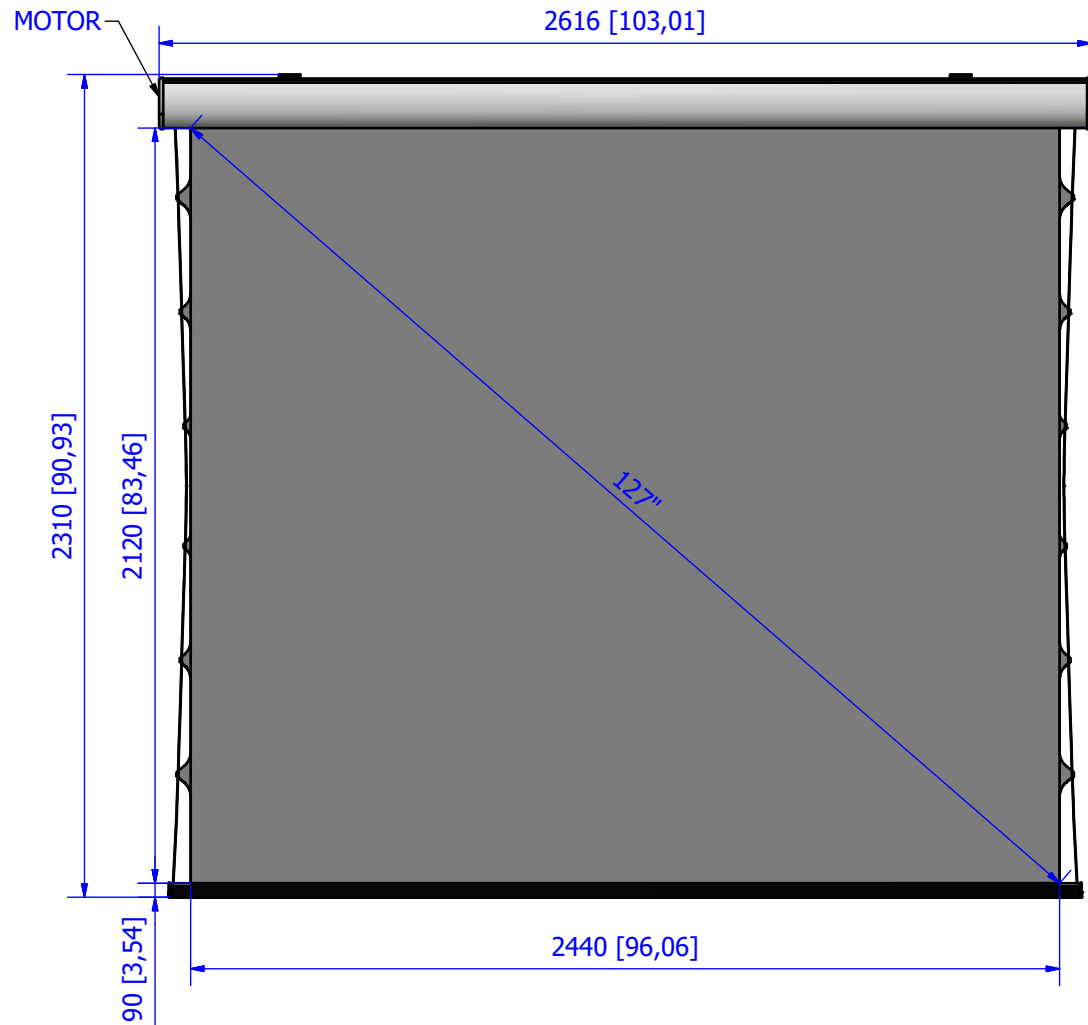

A (1 : 5)

VIEWING SIDE

Please notice that all dimensions are subject to conventional industry tollerances.

Dimensions are in mm [inches]		PRODUCT CODE:	CUSTOM
MODEL:	EDGE FREE TENS VIEWING AREA 223x200 [88x7] NO HEADER NO BORDERS	Shipping dimensions: weight 25 kg weight 55 lbs dimension 260x16x16 cm dimension 102x6x6 inch	Net weight: 21 kg 46 lbs
SIZE:	Rev.00	SCALE:	1:15
		SHEET:	1 / 1

Please notice that all dimensions are subject to conventional industry tolerances.

Dimensions are in mm [inches]		PRODUCT CODE:	CUSTOM
MODEL:	EDGE FREE TENS VIEWING AREA 244x212 [96x8] NO HEADER NO BORDERS	Shipping dimensions: weight 27 kg weight 60 lbs dimension 280x16x16 cm dimension 102x6x6 inch	Net weight: 23 kg 51 lbs
SIZE:	Rev.00	SCALE:	1:15
		SHEET:	1 / 1

Please notice that all dimensions are subject to conventional industry tollerances.

Dimensions are in mm [inches]		PRODUCT CODE:	CUSTOM
MODEL:	EDGE FREE TENS VIEWING AREA 266x220 [105x87] NO HEADER NO BORDERS	Shipping dimensions: weight 28 kg weight 62 lbs dimension 305x16x16 cm dimension 120x6x6 inch	Net weight: 24 kg 53 lbs
SIZE:	Rev.00	SCALE:	1:15
		SHEET:	1 / 1

Please notice that all dimensions are subject to conventional industry tolerances.

Dimensions are in mm [inches]		PRODUCT CODE:	CUSTOM
MODEL:	EDGE FREE TENS VIEWING AREA 280x208 [110x82] NO HEADER NO BORDERS	Shipping dimensions: weight 30 kg weight 66 lbs dimension 320x16x16 cm dimension 126x6x6 inch	Net weight: 26 kg 57 lbs
SIZE:	Rev.00	SCALE:	1:15
		SHEET:	1 / 1