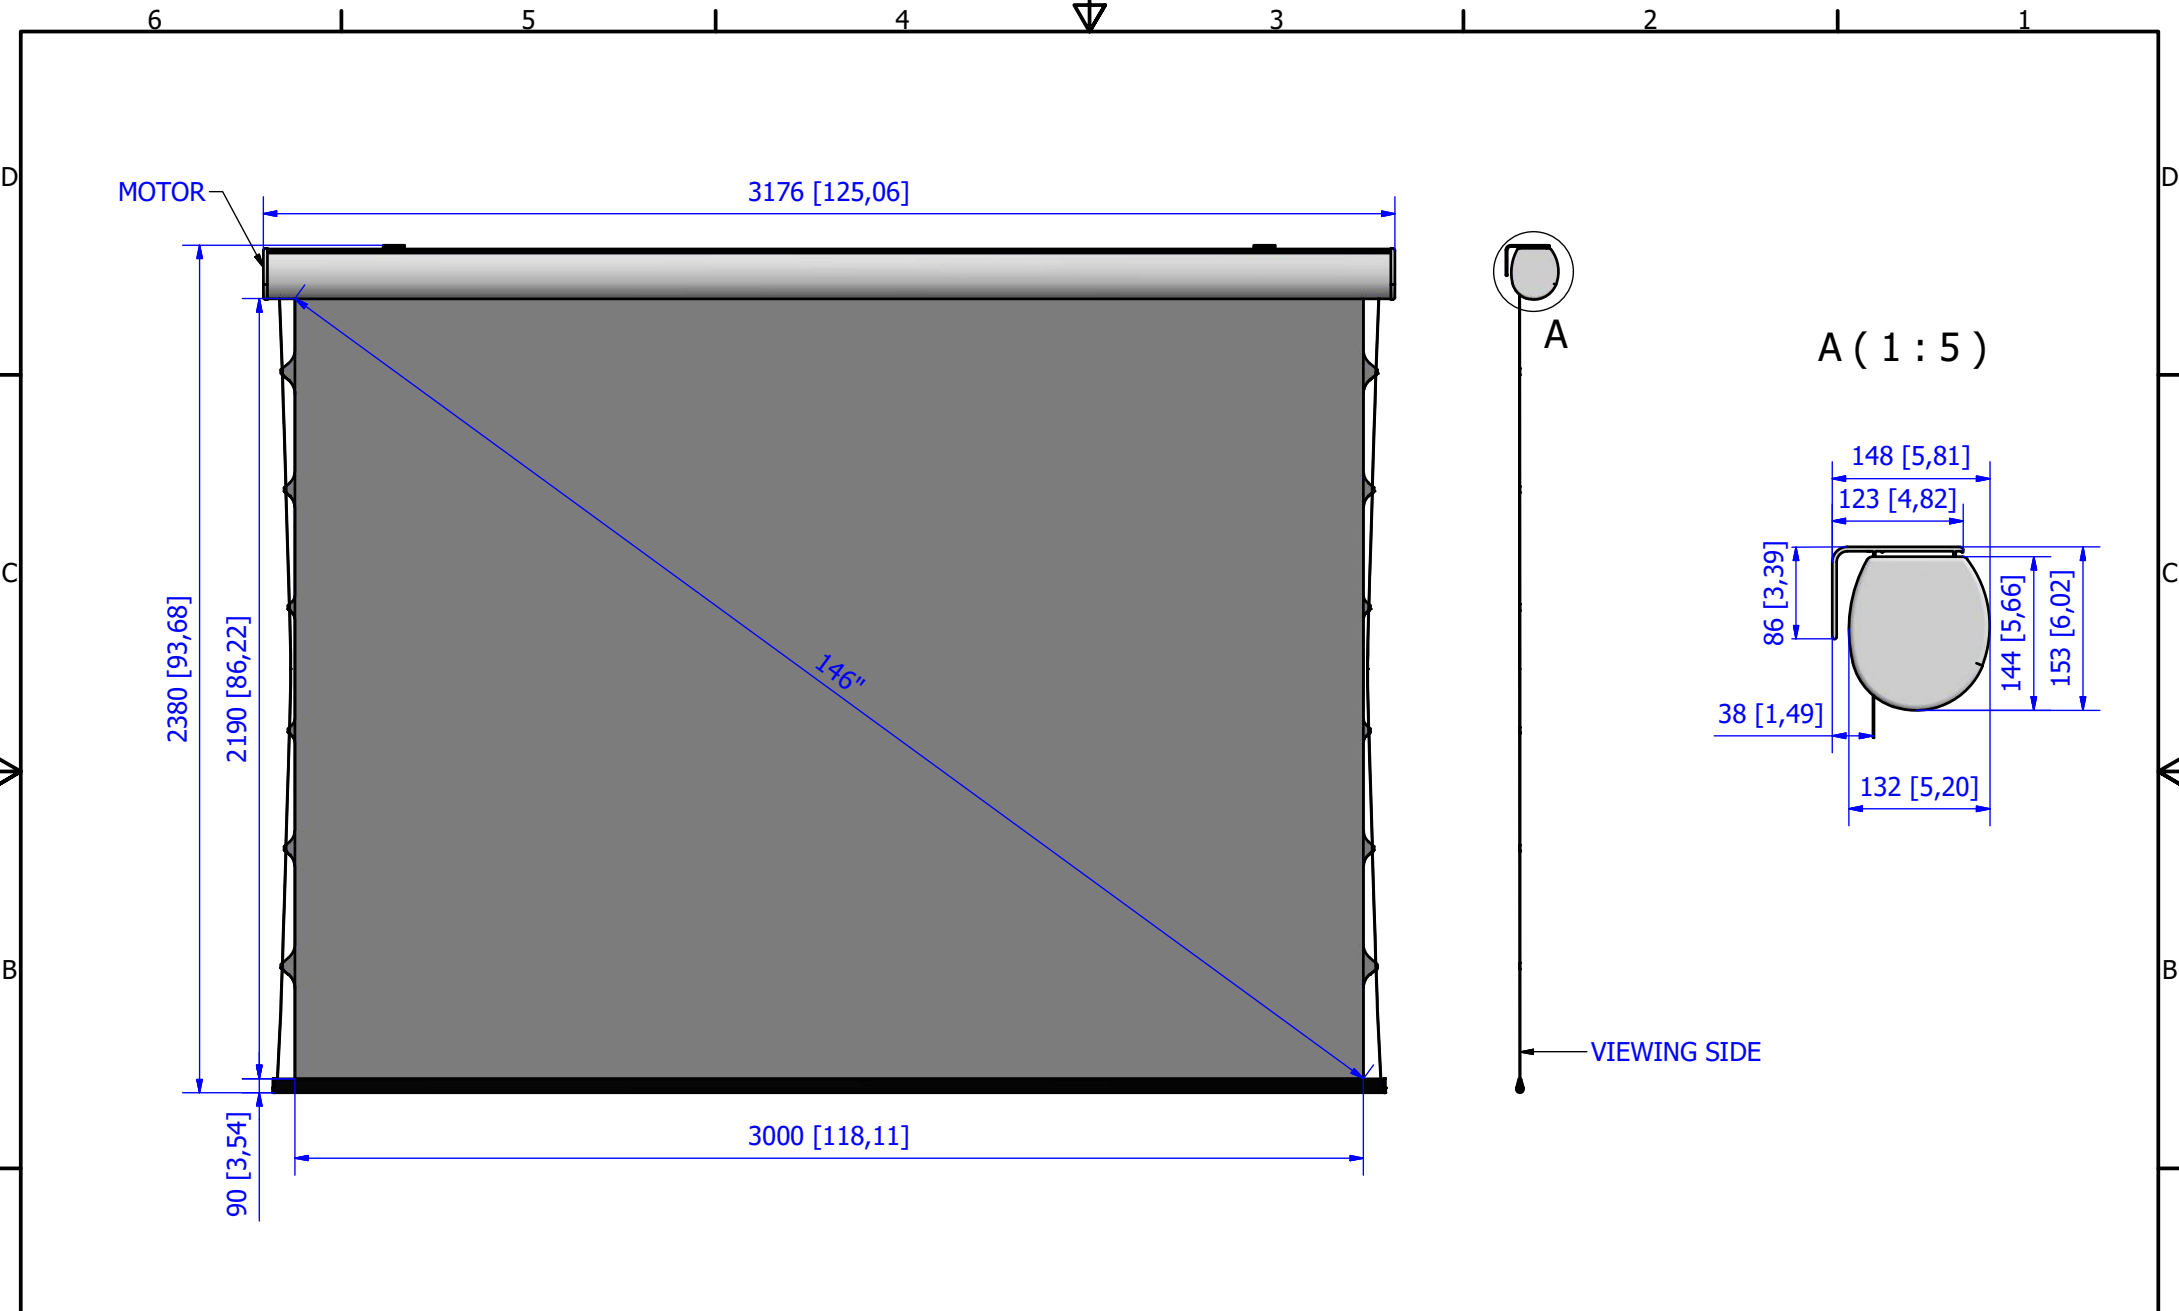

Please notice that all dimensions are subject to conventional industry tolerances.

Dimensions are in mm [inches]		PRODUCT CODE:	CUSTOM
MODEL:	EDGE FREE TENS VIEWING AREA 244x212 [96x8] NO HEADER NO BORDERS	Shipping dimensions: weight 27 kg weight 60 lbs dimension 280x16x16 cm dimension 102x6x6 inch	Net weight: 23 kg 51 lbs
SIZE:	Rev.00	SCALE:	1:15
		SHEET:	1 / 1

Please notice that all dimensions are subject to conventional industry tollerances.

Dimensions are in mm [inches]		PRODUCT CODE:	CUSTOM
MODEL:	EDGE FREE TENS VIEWING AREA 266x220 [105x87] NO HEADER NO BORDERS	Shipping dimensions: weight 28 kg weight 62 lbs dimension 305x16x16 cm dimension 120x6x6 inch	Net weight: 24 kg 53 lbs
SIZE:	Rev.00	SCALE:	1:15
		SHEET:	1 / 1

Please notice that all dimensions are subject to conventional industry tolerances.

Dimensions are in mm [inches]		PRODUCT CODE:	CUSTOM
MODEL:	EDGE FREE TENS VIEWING AREA 280x208 [110x82] NO HEADER NO BORDERS	Shipping dimensions: weight 30 kg weight 66 lbs dimension 320x16x16 cm dimension 126x6x6 inch	Net weight: 26 kg 57 lbs
SIZE:	Rev.00	SCALE:	1:15
		SHEET:	1 / 1

Please notice that all dimensions are subject to conventional industry tolerances.

Dimensions are in mm [inches]		PRODUCT CODE:	CUSTOM
MODEL:	EDGE FREE TENS VIEWING AREA 300x219 [118x86] NO HEADER NO BORDERS	Shipping dimensions:	Net weight:
		weight 32 kg weight 71 lbs dimension 340x16x16 cm dimension 134x6x6 inch	28 kg 62 lbs
		SIZE:	SCALE: SHEET:
		Rev.00	1:15 1 / 1