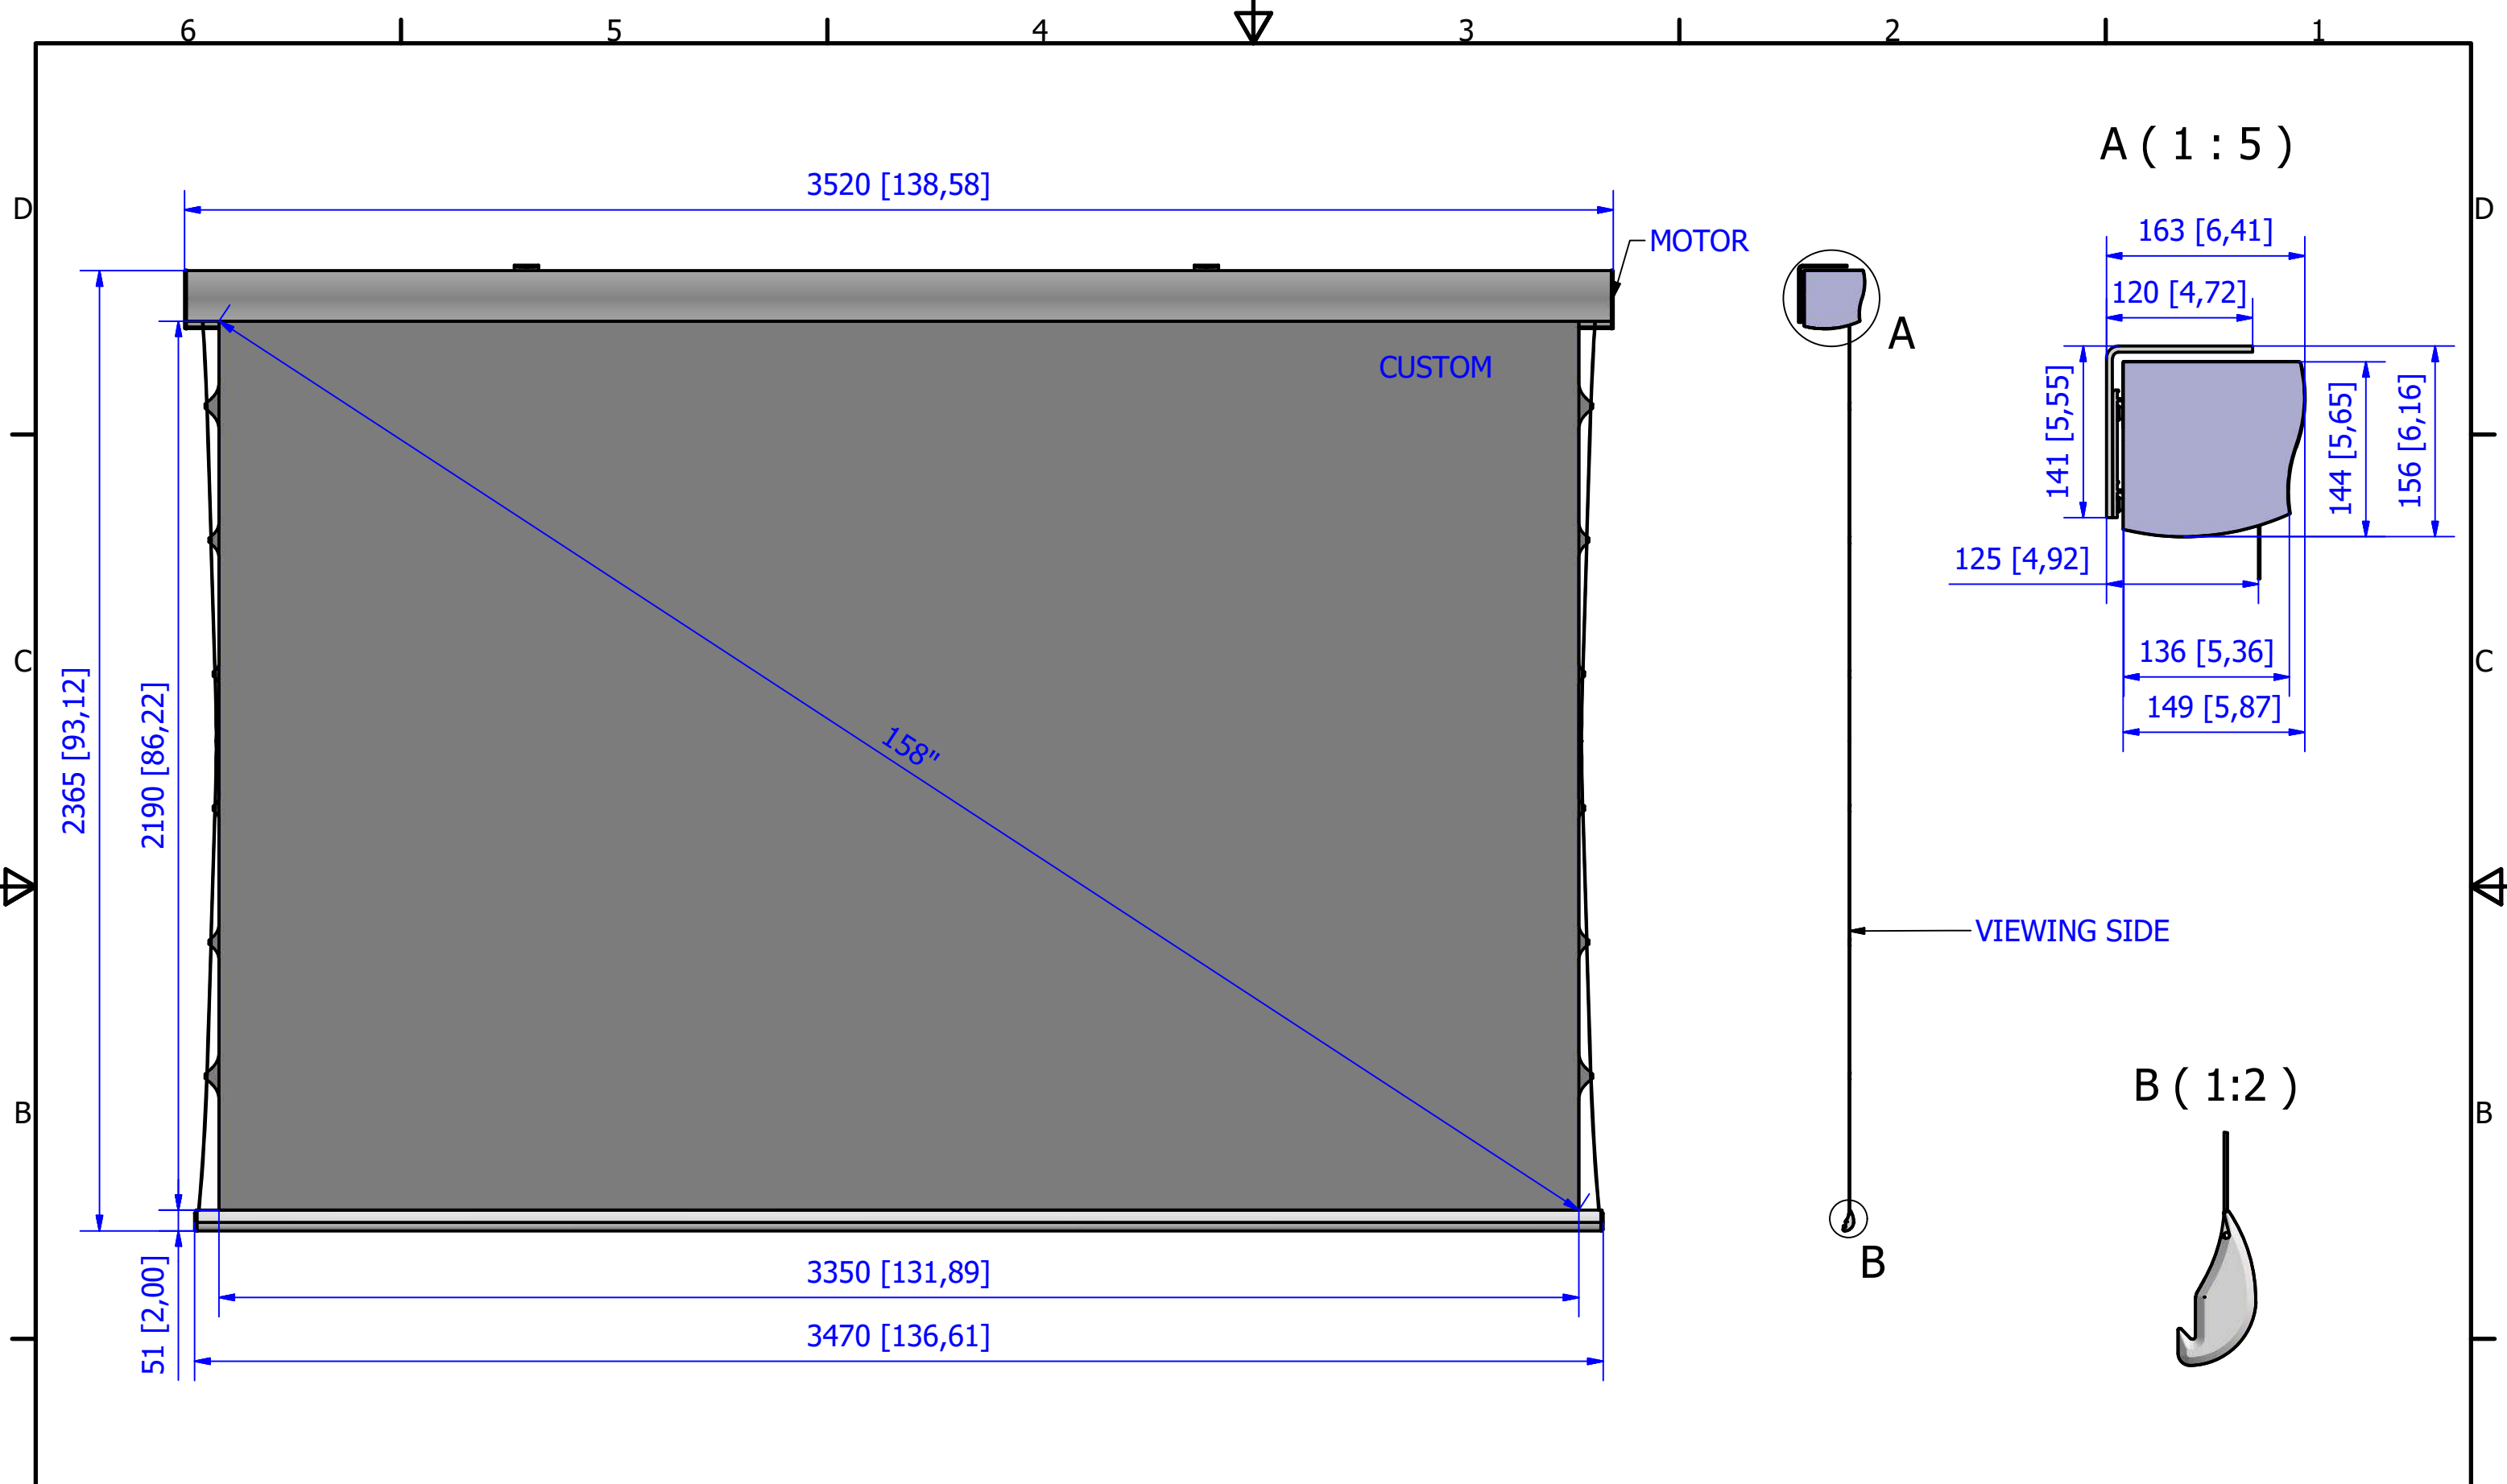

Please notice that all dimensions are subject to conventional industry tolerances.

Dimensions are in mm [inches]		PRODUCT CODE: CUSTOM		
MODEL: DREAM EdgeFree Tension VIEWING AREA 274x204 [108x8] NO HEADER NO BORDERS		Shipping dimensions: weight 28 kg weight 62 lbs dimension 310x21x21 cm dimension 122x8x8 inch		Net weight: 26 kg 57 lbs
SIZE:	SCALE:	SHEET:		
Rev.00	1:15	1 / 1		

Please notice that all dimensions are subject to conventional industry tolerances.

Dimensions are in mm [inches]		PRODUCT CODE: CUSTOM		
MODEL: DREAM EdgeFree Tension VIEWING AREA 305x217 [120x8] NO HEADER NO BORDERS		Shipping dimensions: weight 29 kg weight 64 lbs dimension 340x21x21 cm dimension 134x8x8 inch		Net weight: 27 kg 60 lbs
SIZE:	SCALE:	SHEET:		
Rev.00	1:15	1 / 1		

Please notice that all dimensions are subject to conventional industry tolerances.

Black Horizon DREAM EdgeFree Tension

Dimensions are in mm [inches]		PRODUCT CODE: CUSTOM	
MODEL: DREAM EdgeFree Tensions VIEWING AREA 335x219 [132x8] NO HEADER NO BORDERS		Shipping dimensions: weight 34 kg weight 75 lbs dimension 370x21x21 cm dimension 146x8x8 inch	Net weight: 32 kg 71 lbs
		SIZE: Rev.00	SCALE: SHEET: 1:15 1 / 1

Please notice that all dimensions are subject to conventional industry tolerances.

Dimensions are in mm [inches]		PRODUCT CODE: CUSTOM		
MODEL: DREAM EdgeFree Tensions VIEWING AREA 366x220 [144x8] NO HEADER NO BORDERS		Shipping dimensions: weight 36 kg weight 79 lbs dimension 405x21x21 cm dimension 159x8x8 inch		Net weight: 34 kg 75 lbs
SIZE:	SCALE:	SHEET:		
Rev.00	1:15	1 / 1		