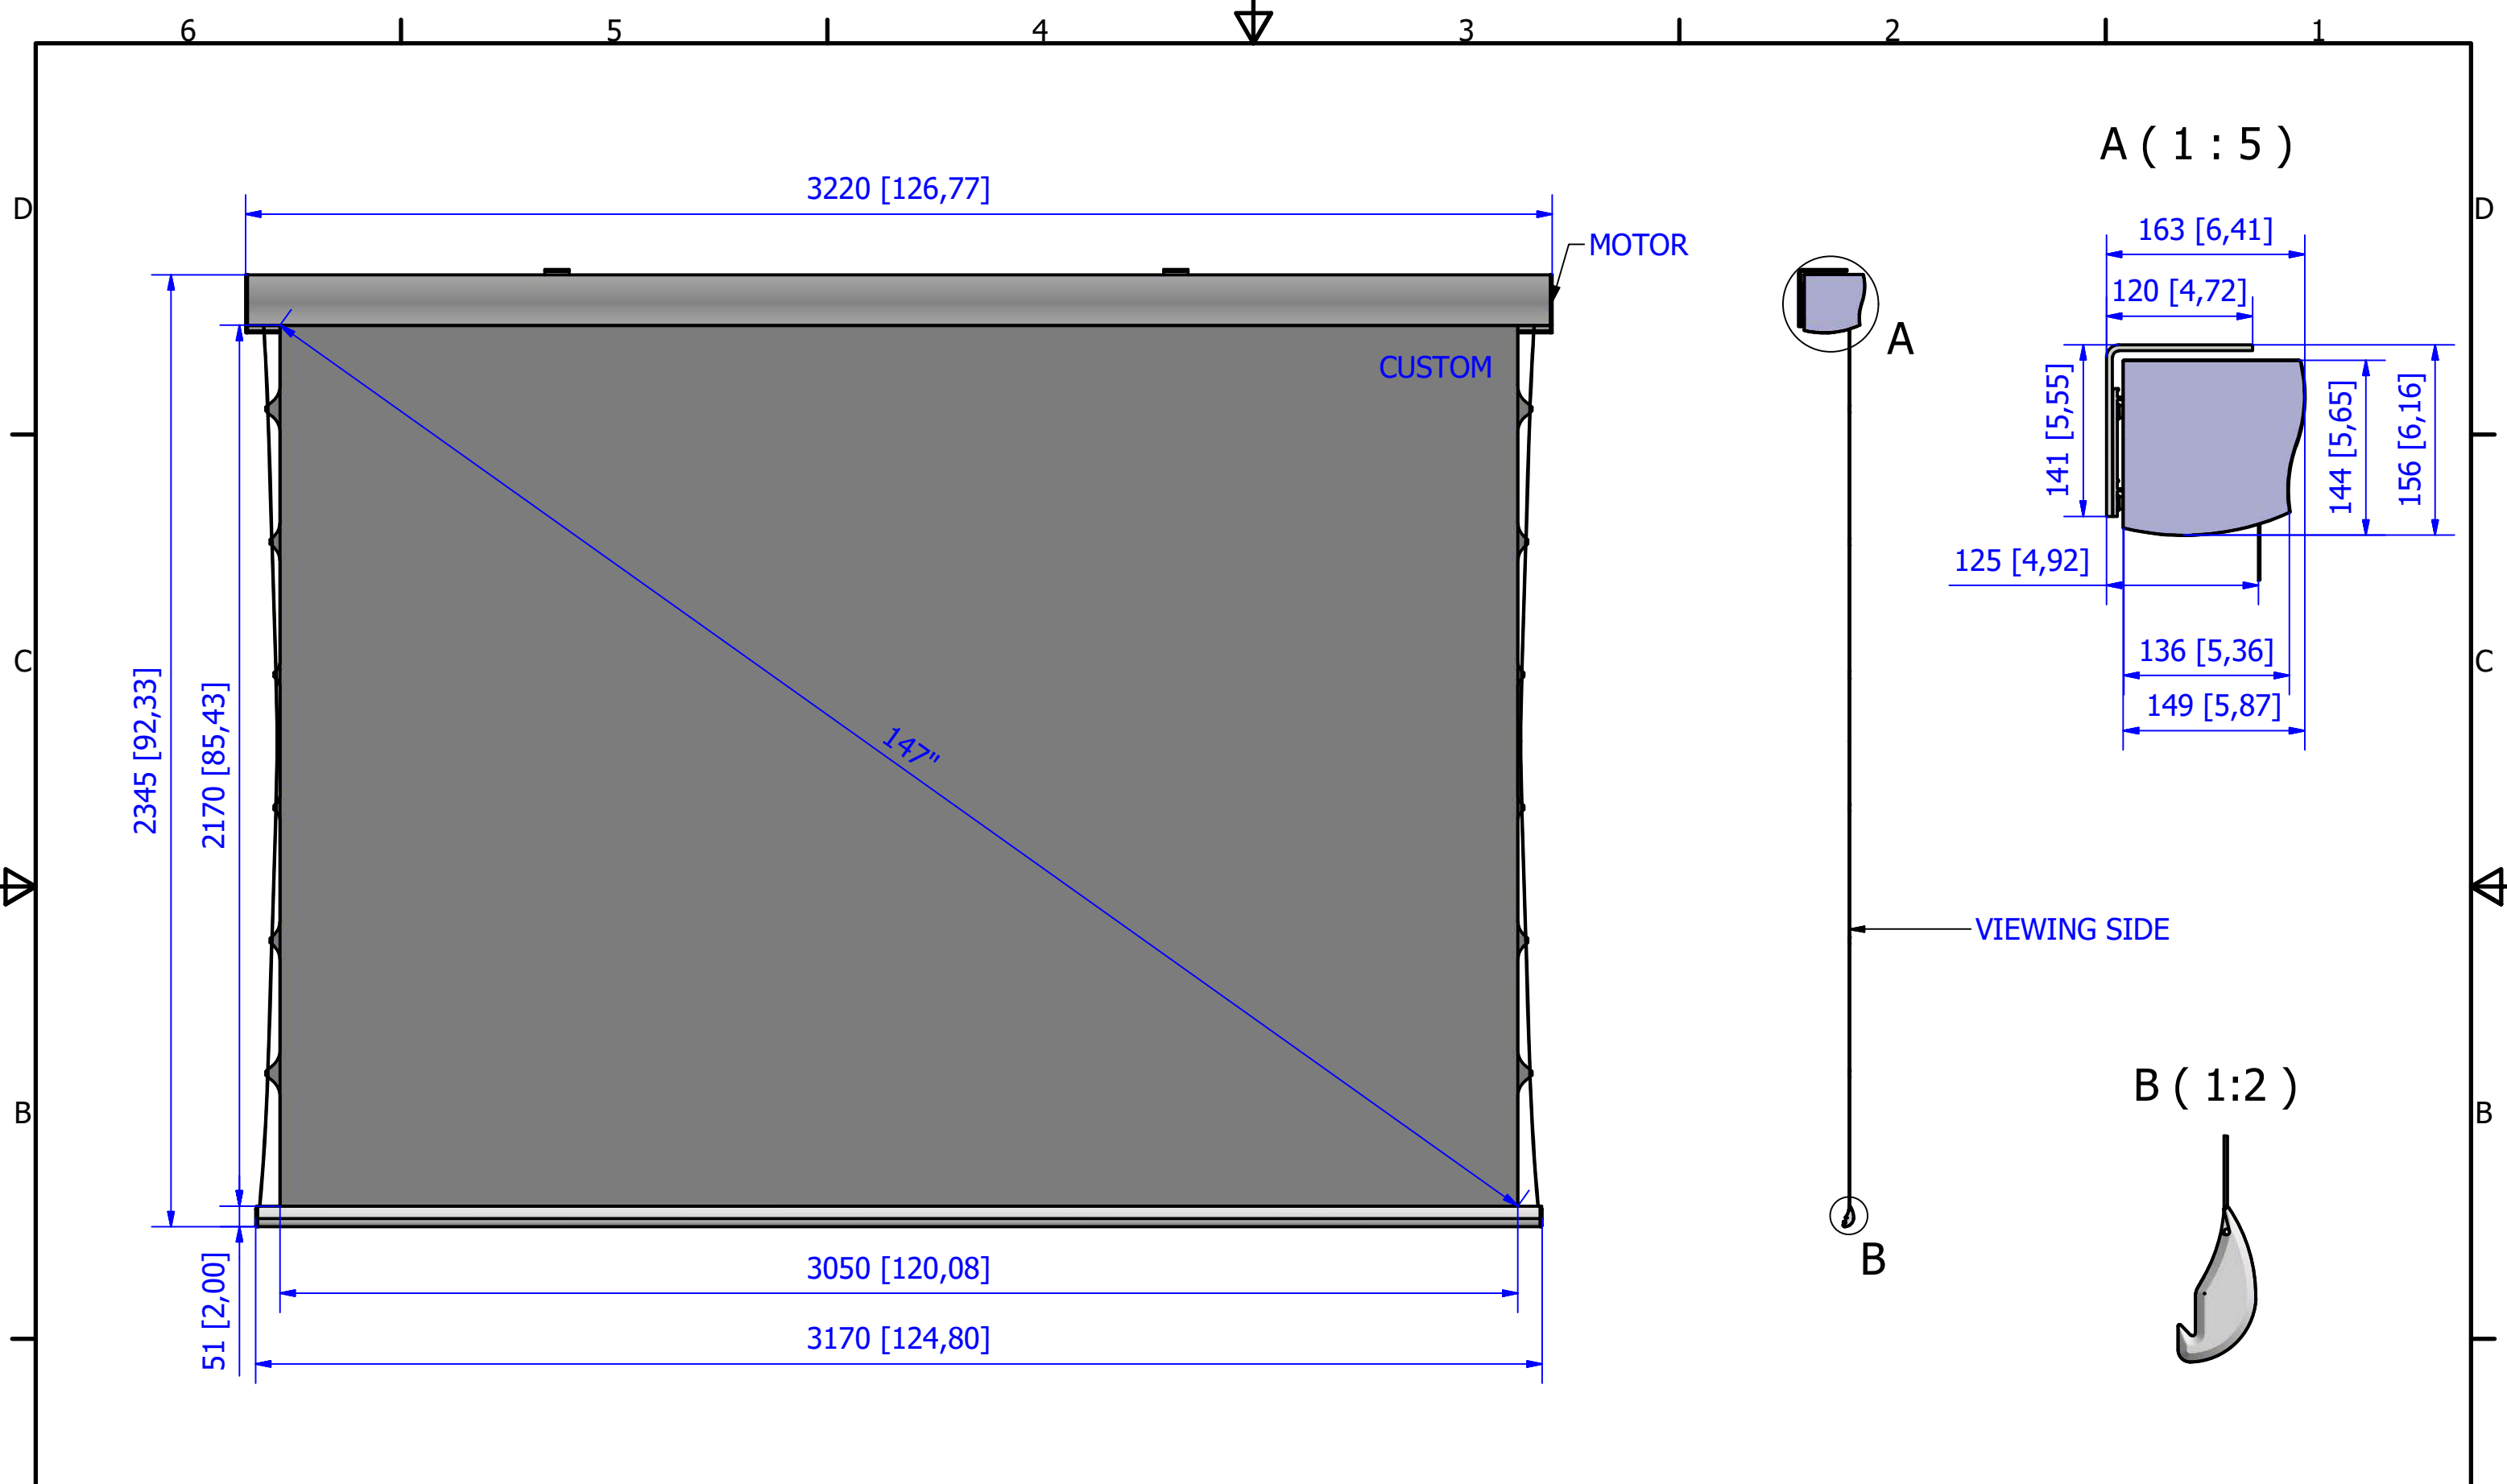

PRODUCT CODE: **CUSTOM**

Shipping dimensions:
 weight 24 kg
 weight 53 lbs
 dimension 260x21x21 cm
 dimension 102x8x8 inch

Net weight:
 23 kg
 51 lbs

SIZE:	SCALE:	SHEET:
Rev.00	1:15	1 / 1

Please notice that all dimensions are subject to conventional industry tolerances.

Dimensions are in mm [inches]		PRODUCT CODE: CUSTOM	
MODEL: DREAM EdgeFree Tension VIEWING AREA 244x212 [96x8] NO HEADER NO BORDERS		Shipping dimensions: weight 26 kg weight 57 lbs dimension 280x21x21 cm dimension 110x8x8 inch	Net weight: 24 kg 53 lbs
		SIZE: Rev.00	SCALE: SHEET: 1:15 1 / 1

Please notice that all dimensions are subject to conventional industry tolerances.

Dimensions are in mm [inches]		PRODUCT CODE: CUSTOM		
MODEL: DREAM EdgeFree Tension VIEWING AREA 274x204 [108x8] NO HEADER NO BORDERS		Shipping dimensions: weight 28 kg weight 62 lbs dimension 310x21x21 cm dimension 122x8x8 inch		Net weight: 26 kg 57 lbs
SIZE:	SCALE:	SHEET:		
Rev.00	1:15	1 / 1		

Please notice that all dimensions are subject to conventional industry tolerances.

Dimensions are in mm [inches]		PRODUCT CODE: CUSTOM		
MODEL: DREAM EdgeFree Tension VIEWING AREA 305x217 [120x8] NO HEADER NO BORDERS		Shipping dimensions: weight 29 kg weight 64 lbs dimension 340x21x21 cm dimension 134x8x8 inch		Net weight: 27 kg 60 lbs
SIZE:	SCALE:	SHEET:		
Rev.00	1:15	1 / 1		