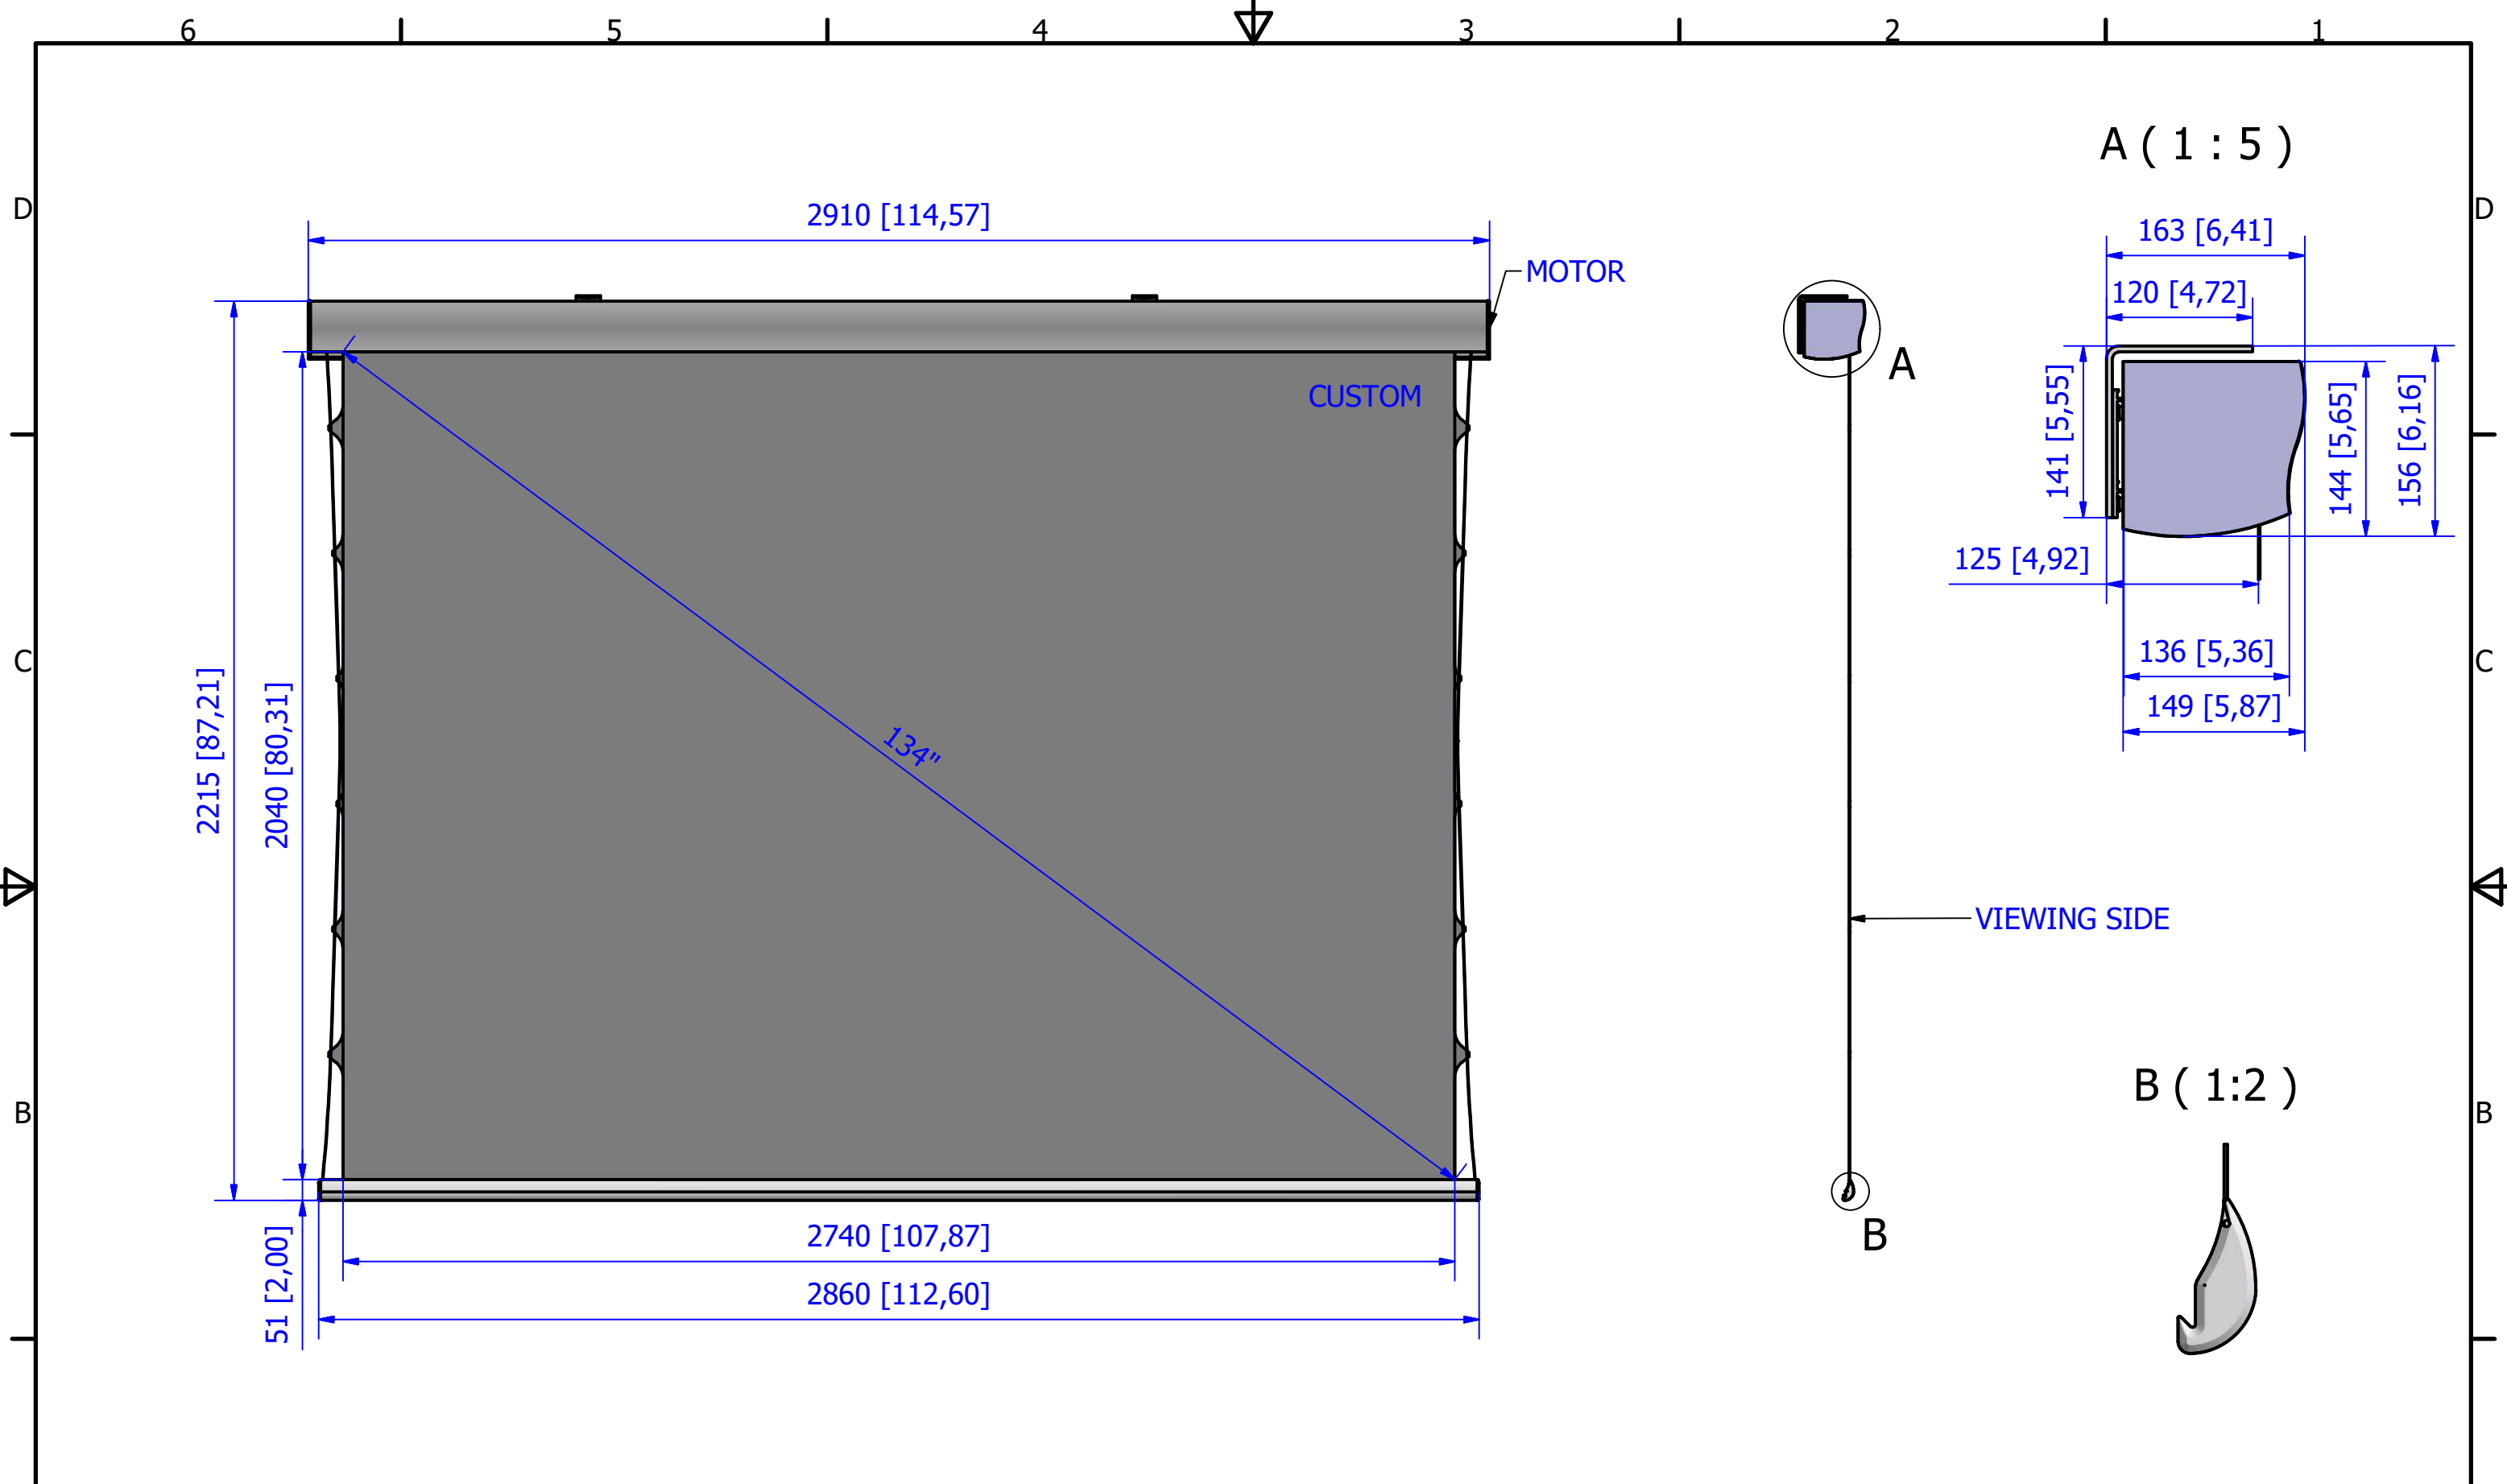

PRODUCT CODE: **CUSTOM**

Shipping dimensions:
 weight 24 kg
 weight 53 lbs
 dimension 260x21x21 cm
 dimension 102x8x8 inch

Net weight:
 23 kg
 51 lbs

SIZE:	SCALE:	SHEET:
Rev.00	1:15	1 / 1

Please notice that all dimensions are subject to conventional industry tolerances.

Dimensions are in mm [inches]		PRODUCT CODE: CUSTOM	
MODEL: DREAM EdgeFree Tension VIEWING AREA 244x212 [96x8] NO HEADER NO BORDERS		Shipping dimensions: weight 26 kg weight 57 lbs dimension 280x21x21 cm dimension 110x8x8 inch	Net weight: 24 kg 53 lbs
		SIZE: Rev.00	SCALE: SHEET: 1:15 1 / 1

Please notice that all dimensions are subject to conventional industry tolerances.

Dimensions are in mm [inches]		PRODUCT CODE: CUSTOM		
MODEL: DREAM EdgeFree Tension VIEWING AREA 274x204 [108x8] NO HEADER NO BORDERS		Shipping dimensions: weight 28 kg weight 62 lbs dimension 310x21x21 cm dimension 122x8x8 inch		Net weight: 26 kg 57 lbs
SIZE:	SCALE:	SHEET:		
Rev.00	1:15	1 / 1		

Please notice that all dimensions are subject to conventional industry tolerances.

Dimensions are in mm [inches]		PRODUCT CODE: CUSTOM		
MODEL: DREAM EdgeFree Tension VIEWING AREA 305x217 [120x8] NO HEADER NO BORDERS		Shipping dimensions: weight 29 kg weight 64 lbs dimension 340x21x21 cm dimension 134x8x8 inch		Net weight: 27 kg 60 lbs
SIZE:	SCALE:	SHEET:		
Rev.00	1:15	1 / 1		