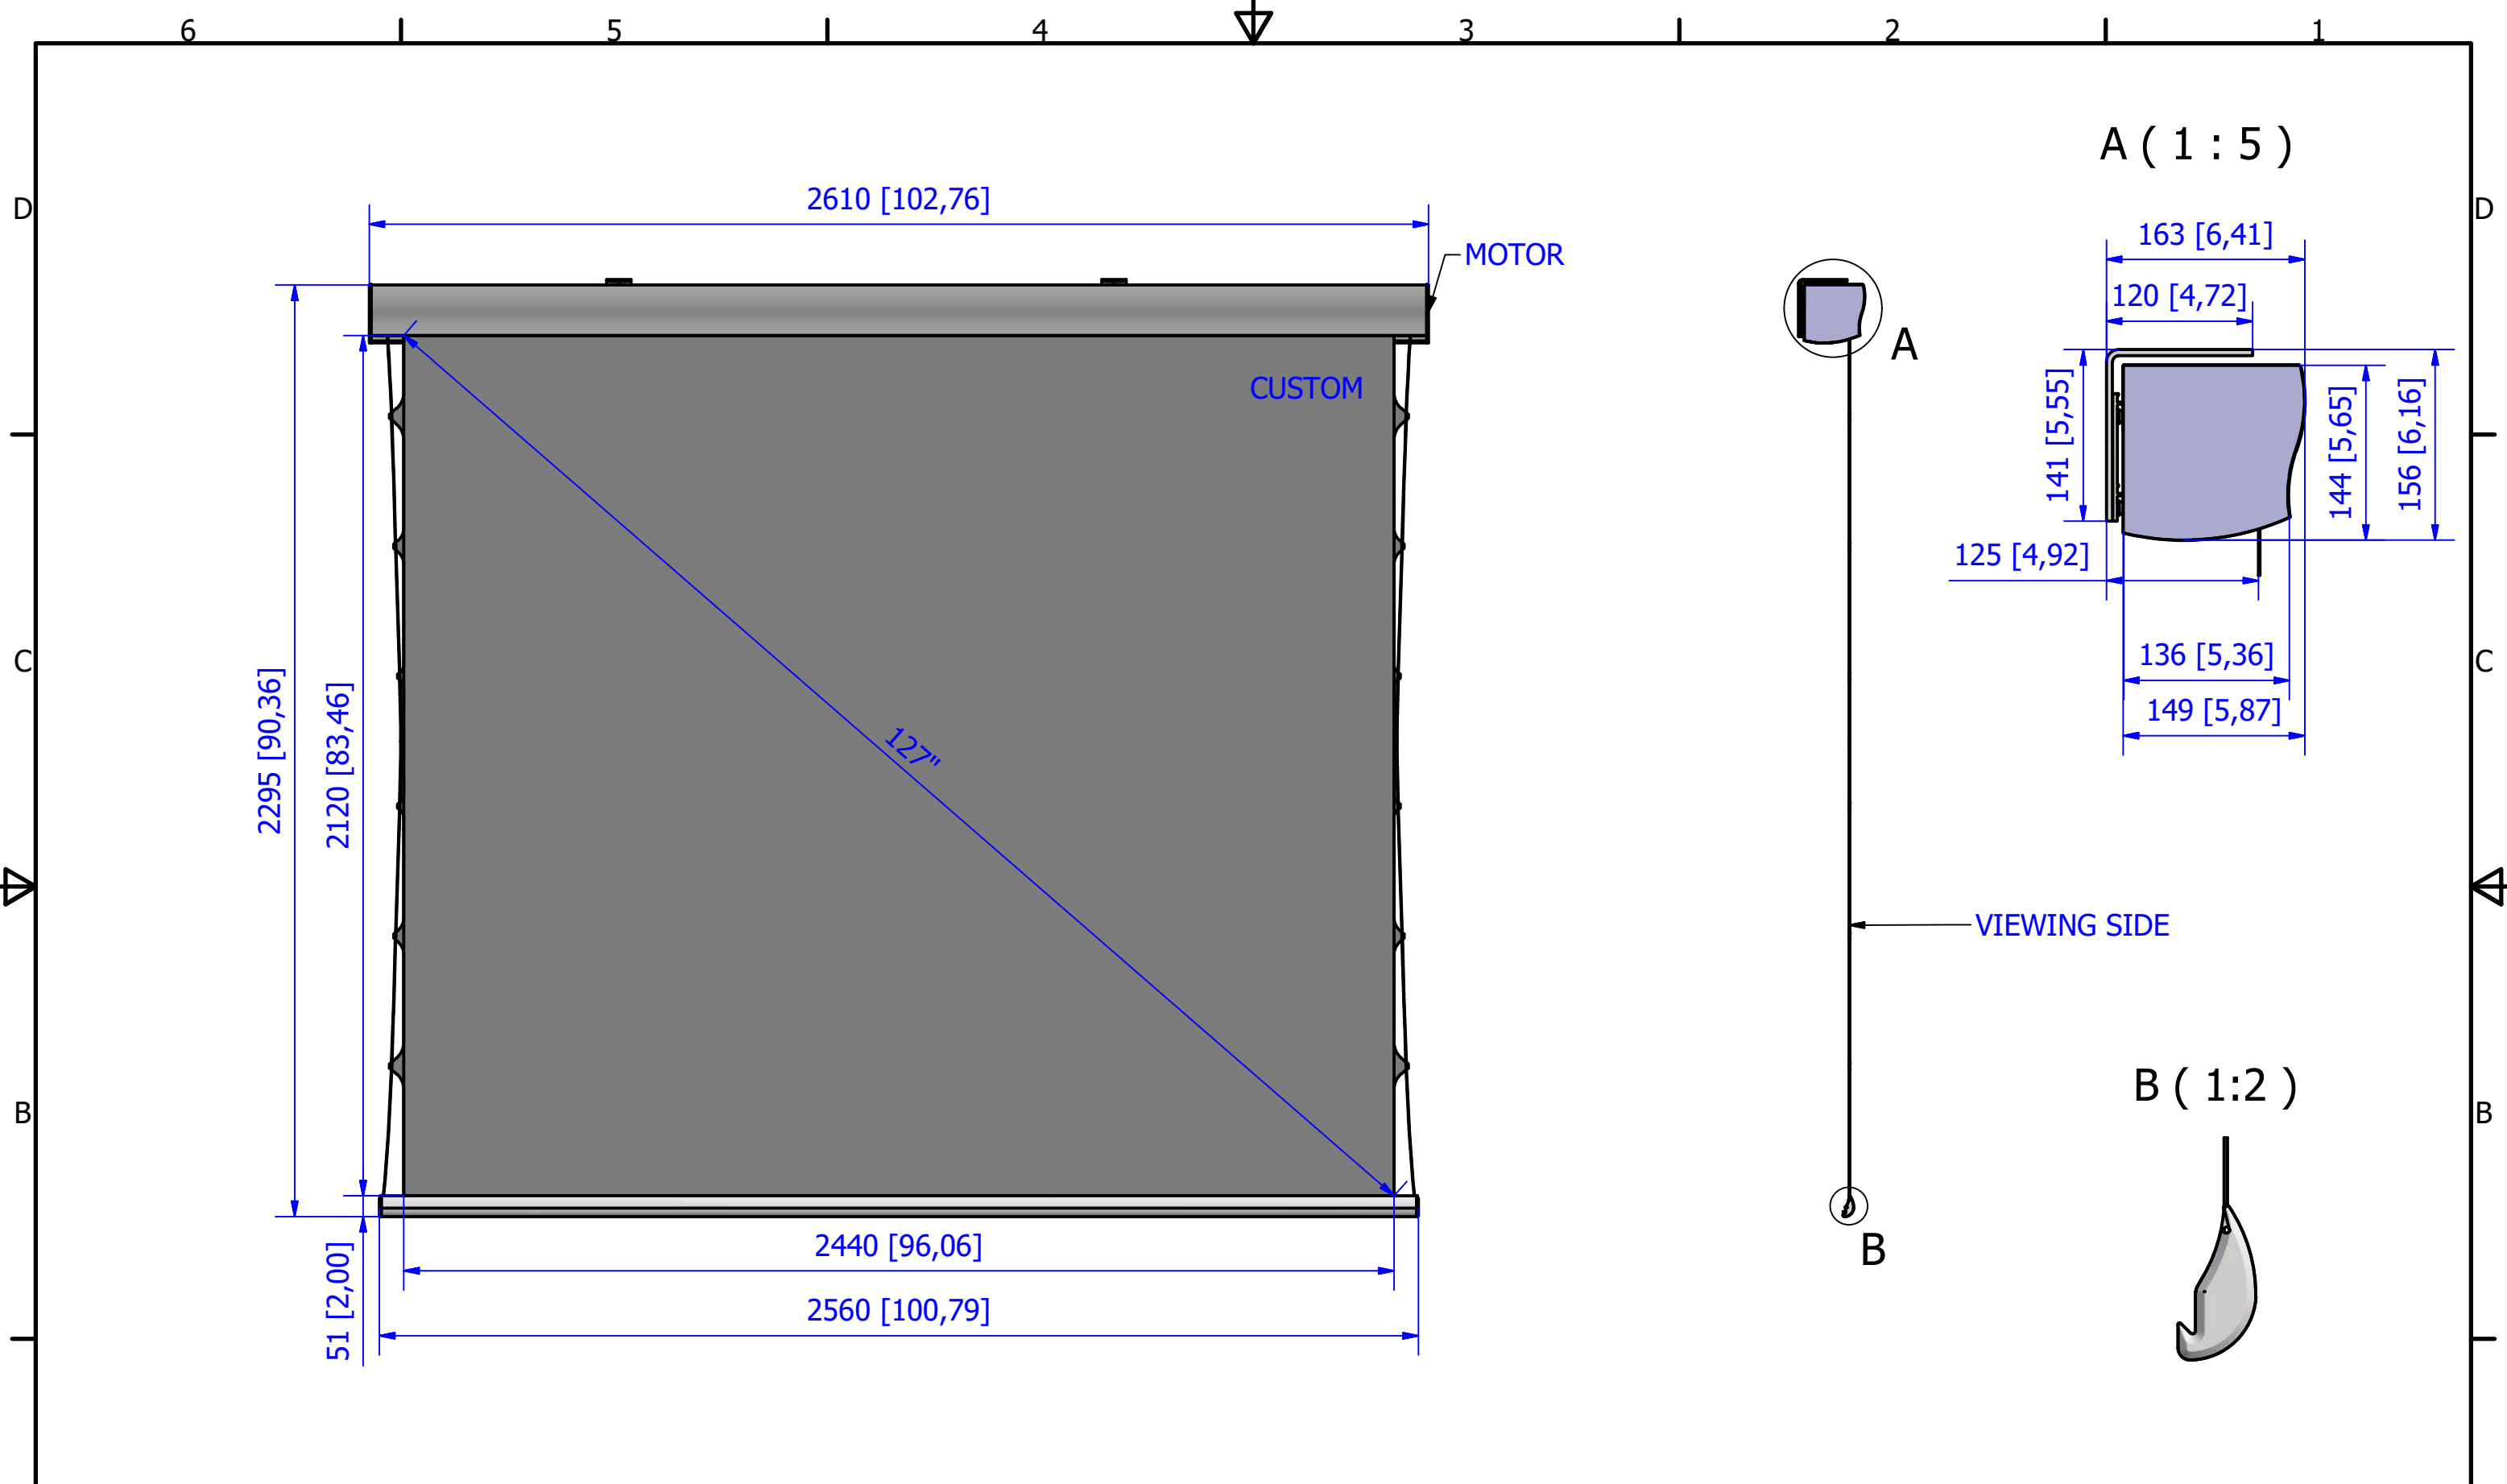

PRODUCT CODE: **CUSTOM**

Shipping dimensions:
 weight 24 kg
 weight 53 lbs
 dimension 260x21x21 cm
 dimension 102x8x8 inch

Net weight:
 23 kg
 51 lbs

SIZE:	SCALE:	SHEET:
Rev.00	1:15	1 / 1

Please notice that all dimensions are subject to conventional industry tolerances.

Dimensions are in mm [inches]		PRODUCT CODE: CUSTOM	
MODEL: DREAM EdgeFree Tension VIEWING AREA 244x212 [96x8] NO HEADER NO BORDERS		Shipping dimensions: weight 26 kg weight 57 lbs dimension 280x21x21 cm dimension 110x8x8 inch	Net weight: 24 kg 53 lbs
		SIZE: Rev.00	SCALE: SHEET: 1:15 1 / 1

Please notice that all dimensions are subject to conventional industry tolerances.

Dimensions are in mm [inches]		PRODUCT CODE: CUSTOM		
MODEL: DREAM EdgeFree Tension VIEWING AREA 274x204 [108x8] NO HEADER NO BORDERS		Shipping dimensions: weight 28 kg weight 62 lbs dimension 310x21x21 cm dimension 122x8x8 inch		Net weight: 26 kg 57 lbs
SIZE:	SCALE:	SHEET:		
Rev.00	1:15	1 / 1		

Please notice that all dimensions are subject to conventional industry tolerances.

Dimensions are in mm [inches]		PRODUCT CODE: CUSTOM		
MODEL: DREAM EdgeFree Tension VIEWING AREA 305x217 [120x8] NO HEADER NO BORDERS		Shipping dimensions: weight 29 kg weight 64 lbs dimension 340x21x21 cm dimension 134x8x8 inch		Net weight: 27 kg 60 lbs
SIZE:	SCALE:	SHEET:		
Rev.00	1:15	1 / 1		