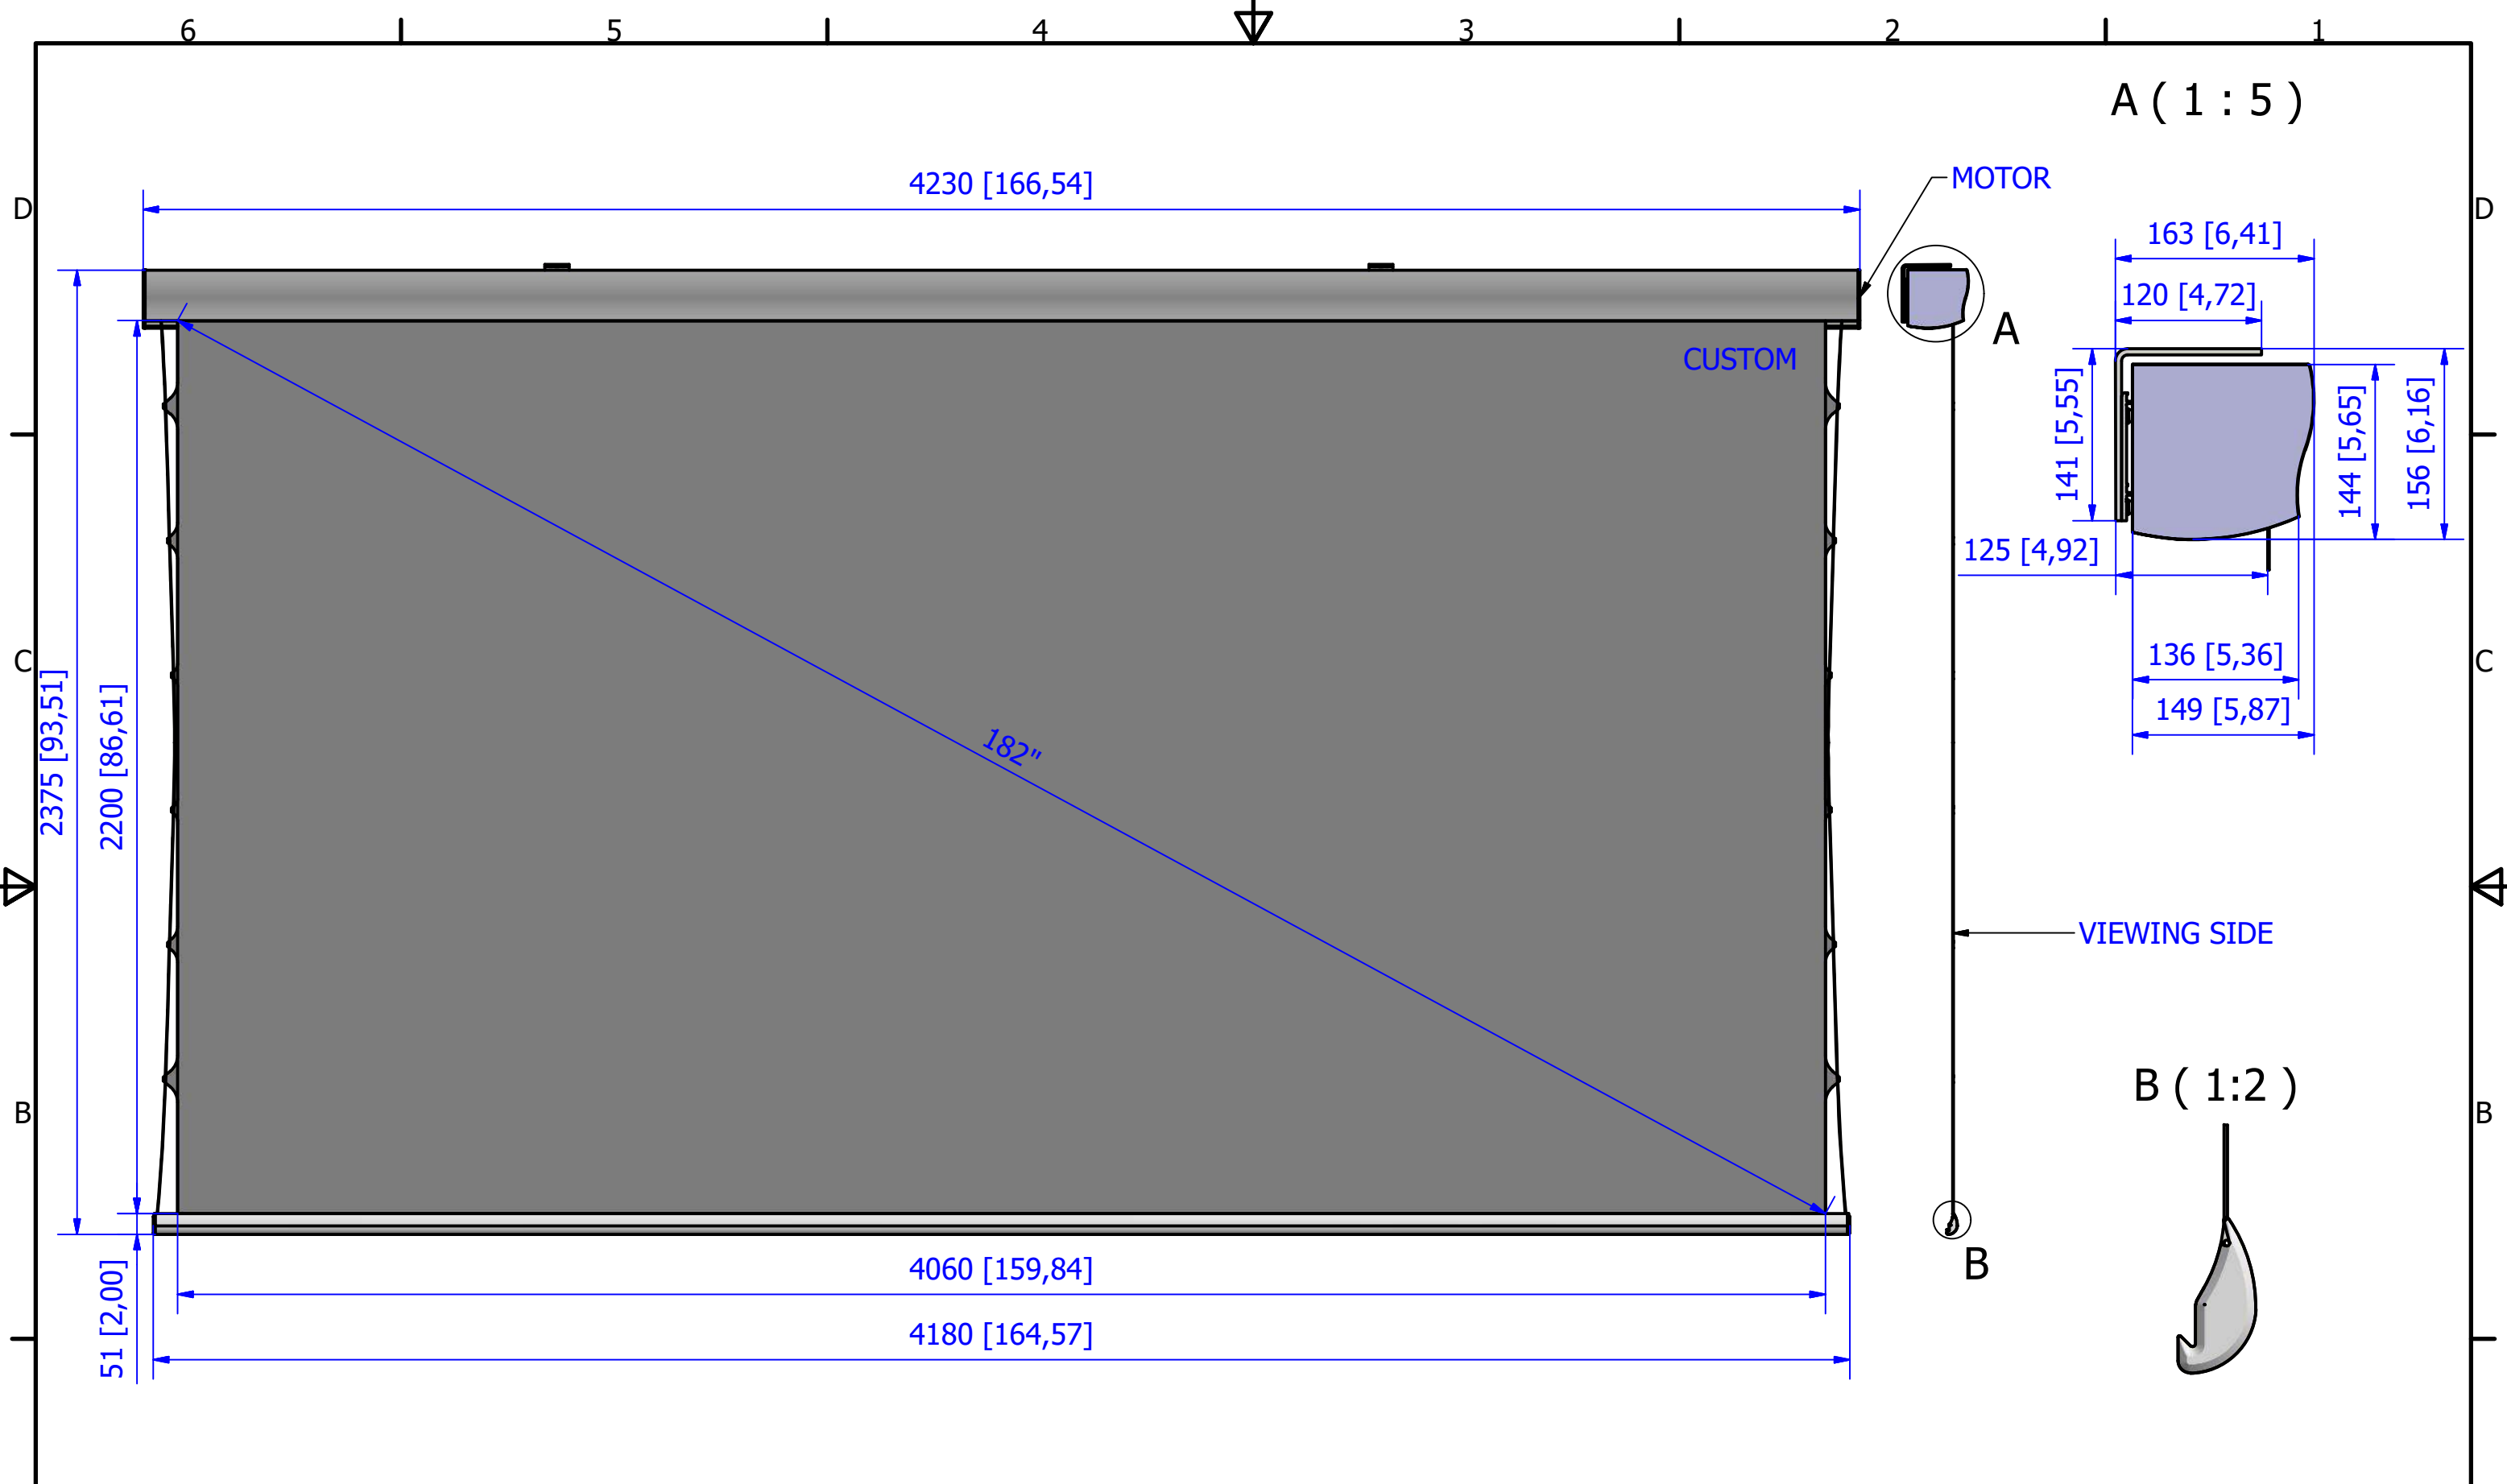

Please notice that all dimensions are subject to conventional industry tolerances.

Dimensions are in mm [inches]		PRODUCT CODE: CUSTOM		
MODEL: DREAM EdgeFree Tension VIEWING AREA 305x217 [120x8] NO HEADER NO BORDERS		Shipping dimensions: weight 29 kg weight 64 lbs dimension 340x21x21 cm dimension 134x8x8 inch		Net weight: 27 kg 60 lbs
SIZE:	SCALE:	SHEET:		
Rev.00	1:15	1 / 1		

Please notice that all dimensions are subject to conventional industry tolerances.

Black Horizon DREAM EdgeFree Tension

Dimensions are in mm [inches]		PRODUCT CODE: CUSTOM	
MODEL: DREAM EdgeFree Tensions VIEWING AREA 335x219 [132x8] NO HEADER NO BORDERS		Shipping dimensions: weight 34 kg weight 75 lbs dimension 370x21x21 cm dimension 146x8x8 inch	Net weight: 32 kg 71 lbs
		SIZE: Rev.00	SCALE: SHEET: 1:15 1 / 1

Please notice that all dimensions are subject to conventional industry tolerances.

Dimensions are in mm [inches]		PRODUCT CODE: CUSTOM		
MODEL: DREAM EdgeFree Tensions VIEWING AREA 366x220 [144x8] NO HEADER NO BORDERS		Shipping dimensions: weight 36 kg weight 79 lbs dimension 405x21x21 cm dimension 159x8x8 inch		Net weight: 34 kg 75 lbs
SIZE:	SCALE:	SHEET:		
Rev.00	1:15	1 / 1		

Please notice that all dimensions are subject to conventional industry tollerances.

Dimensions are in mm [inches]		PRODUCT CODE: CUSTOM		
MODEL: DREAM EdgeFree Tenion VIEWING AREA 406x220 [160x8] NO HEADER NO BORDERS		Shipping dimensions: weight 38 kg weight 83 lbs dimension 445x21x21 cm dimension 175x8x8 inch		Net weight: 36 kg 79 lbs
SIZE:	SCALE:	SHEET:		
Rev.00	1:15	1 / 1		