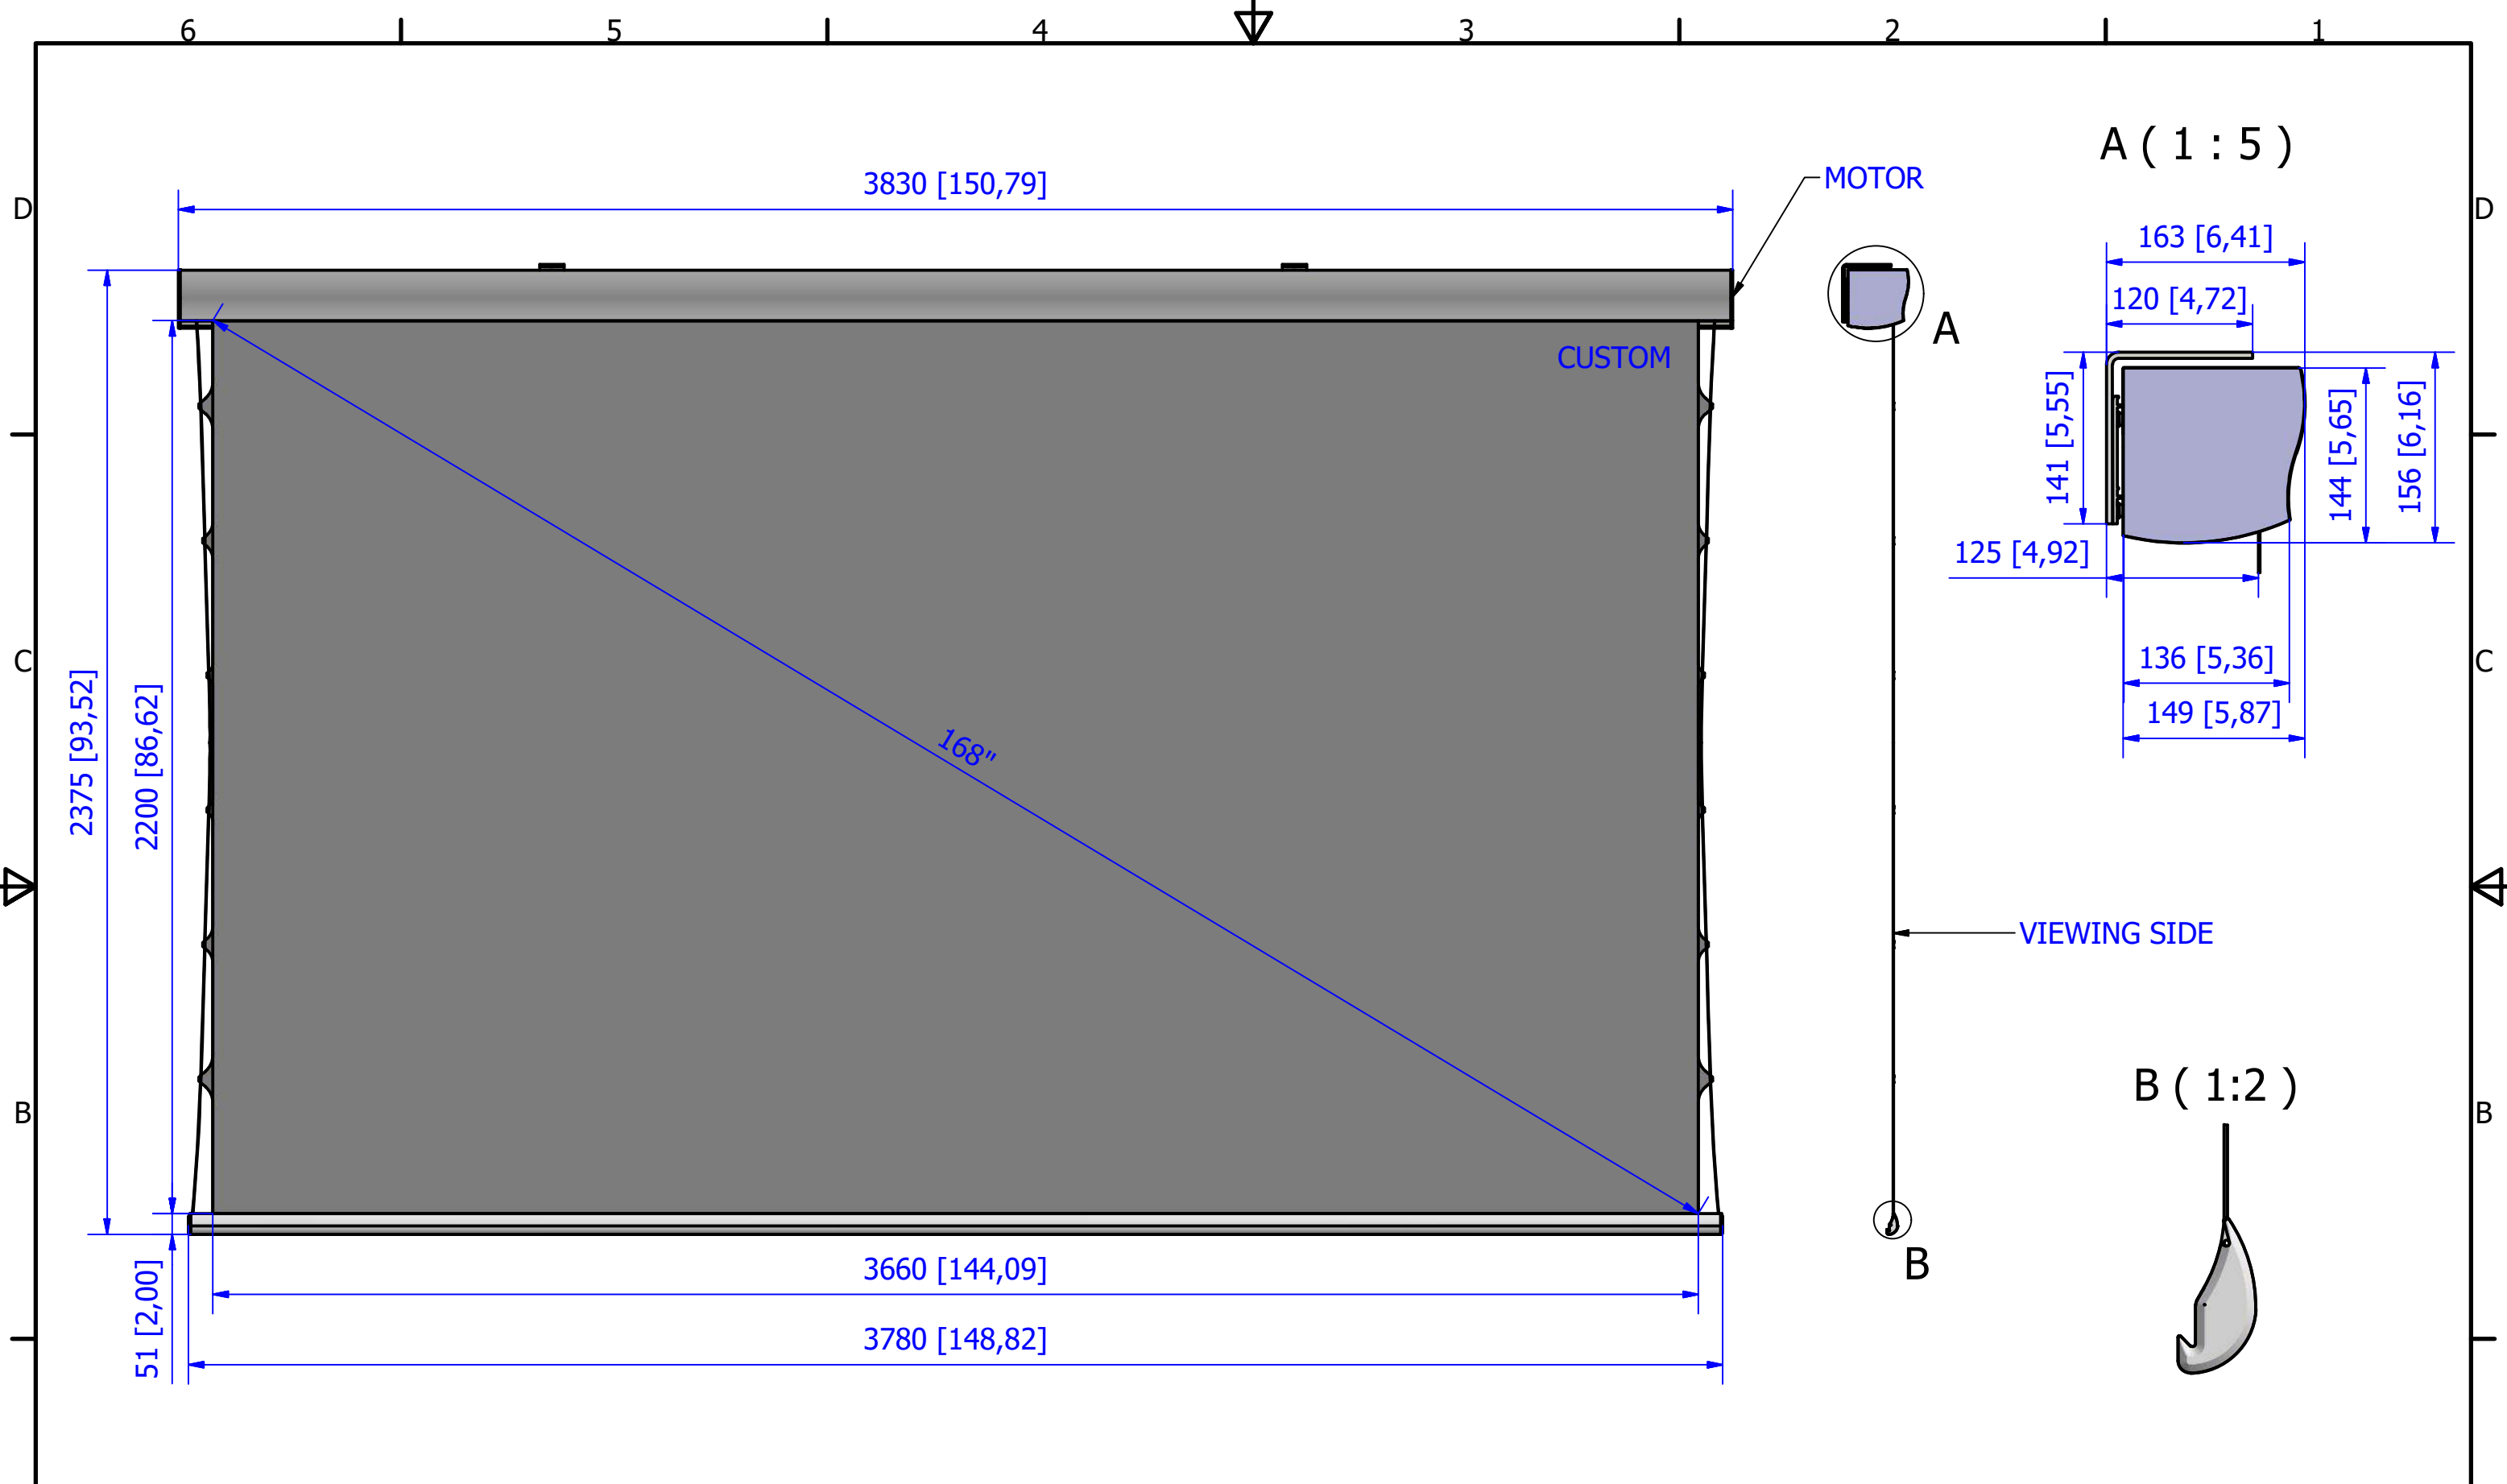

Please notice that all dimensions are subject to conventional industry tolerances.

Dimensions are in mm [inches]		PRODUCT CODE: CUSTOM		
MODEL: DREAM EdgeFree Tension VIEWING AREA 274x204 [108x8] NO HEADER NO BORDERS		Shipping dimensions: weight 28 kg weight 62 lbs dimension 310x21x21 cm dimension 122x8x8 inch		Net weight: 26 kg 57 lbs
SIZE:	SCALE:	SHEET:		
Rev.00	1:15	1 / 1		

Please notice that all dimensions are subject to conventional industry tolerances.

Dimensions are in mm [inches]		PRODUCT CODE: CUSTOM		
MODEL: DREAM EdgeFree Tension VIEWING AREA 305x217 [120x8] NO HEADER NO BORDERS		Shipping dimensions: weight 29 kg weight 64 lbs dimension 340x21x21 cm dimension 134x8x8 inch		Net weight: 27 kg 60 lbs
SIZE:	SCALE:	SHEET:		
Rev.00	1:15	1 / 1		

Please notice that all dimensions are subject to conventional industry tolerances.

Black Horizon DREAM EdgeFree Tension

Dimensions are in mm [inches]		PRODUCT CODE: CUSTOM	
MODEL: DREAM EdgeFree Tensions VIEWING AREA 335x219 [132x8] NO HEADER NO BORDERS		Shipping dimensions: weight 34 kg weight 75 lbs dimension 370x21x21 cm dimension 146x8x8 inch	Net weight: 32 kg 71 lbs
		SIZE: Rev.00	SCALE: SHEET: 1:15 1 / 1

Please notice that all dimensions are subject to conventional industry tolerances.

Dimensions are in mm [inches]		PRODUCT CODE: CUSTOM		
MODEL: DREAM EdgeFree Tensions VIEWING AREA 366x220 [144x8] NO HEADER NO BORDERS		Shipping dimensions: weight 36 kg weight 79 lbs dimension 405x21x21 cm dimension 159x8x8 inch		Net weight: 34 kg 75 lbs
SIZE:	SCALE:	SHEET:		
Rev.00	1:15	1 / 1		